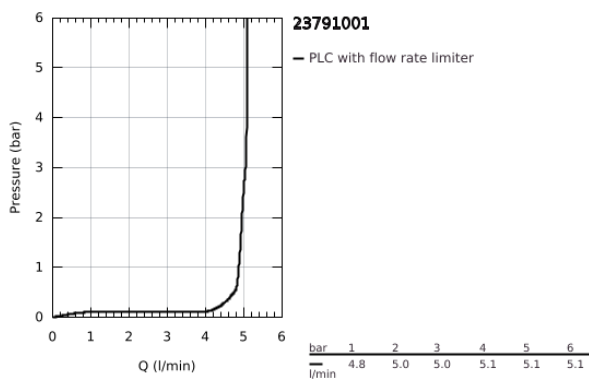

23 791 001 LINEARE BASIN MIXER 1/2"
XS-SIZE

PRODUCT DESCRIPTION

- Colour: Chrome
 - monobloc installation
 - metal lever
 - 28 mm ceramic cartridge with GROHE SilkMove
 - with temperature limiter
 - GROHE LongLife finish
 - GROHE EcoJoy - Less water, perfect flow
 - maximum flow rate (at 3 bar): 5 l/min
 - SpeedClean mousseur
 - GROHE FastFixation Plus installation system
 - smooth body with push-open waste set 1 1/4"
-
- flexible connection hoses

23 791 001 LINEARE BASIN MIXER 1/2"
XS-SIZE

SPARE PARTS, July 2016 – now

- 1: Lever (Spare part-nr. 46980000)
 - 2: Shield for cross handle (Spare part-nr. 46581000)
 - 3: retaining ring (Spare part-nr. 07419000)
 - 4: Cartridge (Spare part-nr. 46580000)
 - 5: Flow restrictor (Spare part-nr. 48159000)
 - 6: Shank mounting kit (Spare part-nr. 46645000)
 - 7: Waste set with push-open plug (Spare part-nr. 65807000)
 - 7.1: Nipple (Spare part-nr. 45986000)
 - 8: Mounting wrench (Spare part-nr. 19017000)*
- * Optional accessories