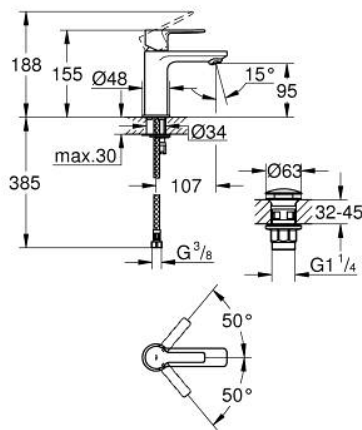

23 791 001 LINEARE BASIN MIXER 1/2"
XS-SIZE

PRODUCT DESCRIPTION

- Colour: Chrome
 - monobloc installation
 - metal lever
 - 28 mm ceramic cartridge with GROHE SilkMove
 - with temperature limiter
 - GROHE LongLife finish
 - GROHE EcoJoy - Less water, perfect flow
 - maximum flow rate (at 3 bar): 5 l/min
 - SpeedClean mousseur
 - GROHE FastFixation Plus installation system
 - smooth body with push-open waste set 1 1/4"
-
- flexible connection hoses

23 791 001 LINEARE BASIN MIXER 1/2"
XS-SIZE

SPARE PARTS, July 2016 – now

- 1: Lever (Spare part-nr. 46980000)
 - 2: Shield for cross handle (Spare part-nr. 46581000)
 - 3: retaining ring (Spare part-nr. 07419000)
 - 4: Cartridge (Spare part-nr. 46580000)
 - 5: Flow restrictor (Spare part-nr. 48159000)
 - 6: Shank mounting kit (Spare part-nr. 46645000)
 - 7: Waste set with push-open plug (Spare part-nr. 65807000)
 - 7.1: Nipple (Spare part-nr. 45986000)
 - 8: Mounting wrench (Spare part-nr. 19017000)*
- * Optional accessories