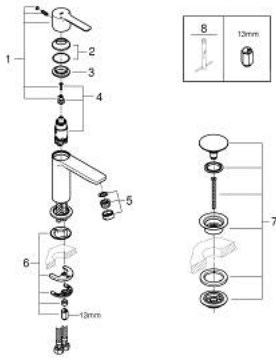

23 791 001 LINEARE BASIN MIXER 1/2"
XS-SIZE

PRODUCT DESCRIPTION

- Colour: Chrome
 - monobloc installation
 - metal lever
 - 28 mm ceramic cartridge with GROHE SilkMove
 - with temperature limiter
 - GROHE LongLife finish
 - GROHE EcoJoy - Less water, perfect flow
 - maximum flow rate (at 3 bar): 5 l/min
 - SpeedClean mousseur
 - GROHE FastFixation Plus installation system
 - smooth body with push-open waste set 1 1/4"
-
- flexible connection hoses

23 791 001 LINEARE BASIN MIXER 1/2"
XS-SIZE

SPARE PARTS, July 2016 – now

- 1: Lever (Spare part-nr. 46980000)
 - 2: Shield for cross handle (Spare part-nr. 46581000)
 - 3: retaining ring (Spare part-nr. 07419000)
 - 4: Cartridge (Spare part-nr. 46580000)
 - 5: Flow restrictor (Spare part-nr. 48159000)
 - 6: Shank mounting kit (Spare part-nr. 46645000)
 - 7: Waste set with push-open plug (Spare part-nr. 65807000)
 - 7.1: Nipple (Spare part-nr. 45986000)
 - 8: Mounting wrench (Spare part-nr. 19017000)*
- * Optional accessories