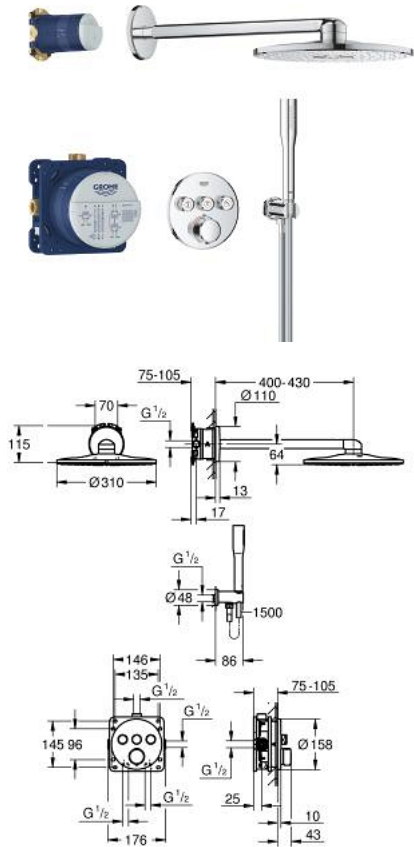

34 874 000 PRECISION SMARTCONTROL CONCEALED SHOWER SYSTEM WITH VITALIO SMARTACTIVE 310

PRODUCT DESCRIPTION

- Colour: Chrome
- Consisting of:
 - concealed thermostat with 3 valves
 - GROHE Rapido SmartBox universal rough-in box, 1/2" (35 600)
 - Vitalio SmartActive 310 head shower set 2 sprays including horizontal shower arm 430 mm and head shower rough-in
 - Vitalio Get Stick hand shower 1 spray 9.5 l/min (27 458)
 - shower outlet elbow 1/2" with holder
 - VitalioFlex Silver shower hose 1500 mm 1/2" x 1/2" (27 505)