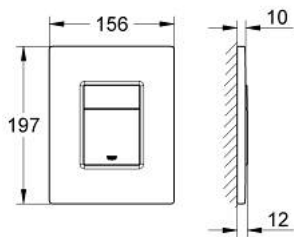

38 732 DL0 SKATE COSMOPOLITAN FLUSH PLATE

PRODUCT DESCRIPTION

- Colour: brushed warm sunset
- for dual flush or start & stop actuation
- for pneumatic drop valve AV1
- for vertical installation
- GROHE LongLife finish
- GROHE EcoJoy - less water, perfect flow

- for combination with Rapid SL 1.13 m with GD 2 cistern

- for use with Rapid SLX please order shaft 66 791 000 (sold separately)

38 732 DL0 SKATE COSMOPOLITAN FLUSH PLATE

SPARE PARTS, November 2016 – now

1: Top plate with push button (Spare part-nr. 42371DL0)

2: Screw (Spare part-nr. 6636200M)

3: Frame (Spare part-nr. 43207000)

4: Fixing set (Spare part-nr. 4308500M)*

* Optional accessories