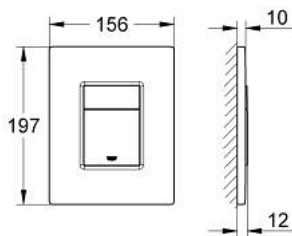

38 732 P00 SKATE COSMOPOLITAN FLUSH PLATE

PRODUCT DESCRIPTION

- Colour: matt chrome
- for dual flush or start & stop actuation
- for pneumatic drop valve AV1
- for vertical and horizontal installation
- 156 x 197 mm
- material: ABS
- GROHE LongLife finish
- GROHE EcoJoy - less water, perfect flow

- for combination with Rapid SL 1.13 m with GD 2 cistern

- for use with Rapid SLX please order shaft 66 791 000 (sold separately)

38 732 P00 SKATE COSMOPOLITAN FLUSH PLATE

SPARE PARTS, February 2010 – now

1: Top plate with push button (Spare part-nr. 42371P00)

2: Screw (Spare part-nr. 6636200M)

3: Frame (Spare part-nr. 43207000)

4: Fixing set (Spare part-nr. 4308500M)*

* Optional accessories