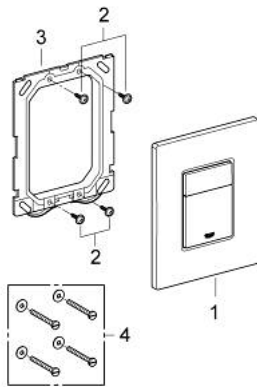

38 732 P00 SKATE COSMOPOLITAN FLUSH PLATE

PRODUCT DESCRIPTION

- Colour: matt chrome
- for dual flush or start & stop actuation
- for pneumatic drop valve AV1
- for vertical and horizontal installation
- 156 x 197 mm
- material: ABS
- GROHE LongLife finish
- GROHE EcoJoy - less water, perfect flow

- for combination with Rapid SL 1.13 m with GD 2 cistern

- for use with Rapid SLX please order shaft 66 791 000 (sold separately)

38 732 P00 SKATE COSMOPOLITAN FLUSH PLATE

SPARE PARTS, February 2010 – now

1: Top plate with push button (Spare part-nr. 42371P00)

2: Screw (Spare part-nr. 6636200M)

3: Frame (Spare part-nr. 43207000)

4: Fixing set (Spare part-nr. 4308500M)*

* Optional accessories