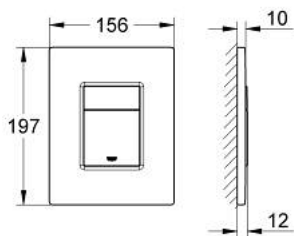

38 732 KF0 SKATE COSMOPOLITAN FLUSH PLATE

PRODUCT DESCRIPTION

- Colour: phantom black
- for dual flush or start & stop actuation
- for pneumatic drop valve AV1
- for vertical and horizontal installation
- GROHE EcoJoy - less water, perfect flow

- for combination with Rapid SL 1.13 m with GD 2 cistern

- for use with Rapid SLX please order shaft 66 791 000 (sold separately)

38 732 KF0 SKATE COSMOPOLITAN FLUSH PLATE

SPARE PARTS, April 2022 – now

1: Top plate with push button (Spare part-nr. 42371KF0)