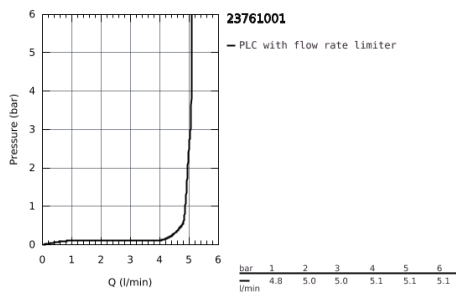

23 761 001 **BAUEDGE BASIN MIXER 1/2"**  
**XL-SIZE**

**PRODUCT DESCRIPTION**

- for free-standing basins
- monobloc installation
- metal lever
- GROHE Longlife 28 mm ceramic cartridge
- with temperature limiter
- GROHE StarLight chrome finish
- GROHE Zero isolated inner water ways - lead and nickel free within the tap
- GROHE EcoJoy mousseur 5.7 l/min
- rapid installation system
- smooth body
- flexible connection hoses
- professional edition

23 761 001 **BAUEDGE BASIN MIXER 1/2"**  
**XL-SIZE**

**SPARE PARTS**, September 2018 – now

1: Cartridge (Order-nr. 48518000)

2: Flow straightener (Order-nr. 46837000)

3: Shank mounting kit (Order-nr. 46249000)