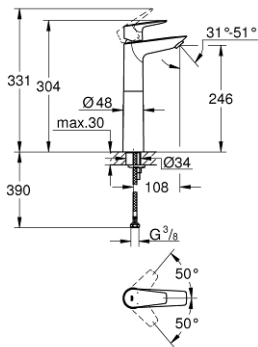

23 761 001 **BAUEDGE BASIN MIXER 1/2"**  
**XL-SIZE**

**PRODUCT DESCRIPTION**

- for free-standing basins
- monobloc installation
- metal lever
- GROHE Longlife 28 mm ceramic cartridge
- with temperature limiter
- GROHE StarLight chrome finish
- GROHE Zero isolated inner water ways - lead and nickel free within the tap
- GROHE EcoJoy mousseur 5.7 l/min
- rapid installation system
- smooth body
- flexible connection hoses
- professional edition

23 761 001 **BAUEDGE BASIN MIXER 1/2"**  
**XL-SIZE**

**SPARE PARTS**, September 2018 – now

1: Cartridge (Order-nr. 48518000)

2: Flow straightener (Order-nr. 46837000)

3: Shank mounting kit (Order-nr. 46249000)

4: Waste set with push-open plug (Order-nr. 65807000)\*

5: Mounting wrench (Order-nr. 19017000)\*

\* Optional accessories