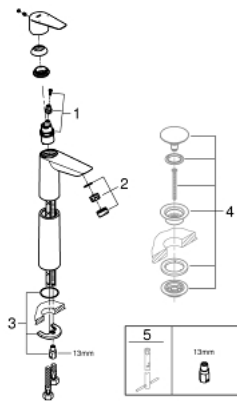

23 761 001 **BAUEDGE BASIN MIXER 1/2"**  
**XL-SIZE**

**PRODUCT DESCRIPTION**

- for free-standing basins
- monobloc installation
- metal lever
- GROHE Longlife 28 mm ceramic cartridge
- with temperature limiter
- GROHE StarLight chrome finish
- GROHE Zero isolated inner water ways - lead and nickel free within the tap
- GROHE EcoJoy mousseur 5.7 l/min
- rapid installation system
- smooth body
- flexible connection hoses
- professional edition

23 761 001 **BAUEDGE BASIN MIXER 1/2"**  
**XL-SIZE**

**SPARE PARTS**, September 2018 – now

1: Cartridge (Order-nr. 48518000)

2: Flow straightener (Order-nr. 46837000)

3: Shank mounting kit (Order-nr. 46249000)

4: Waste set with push-open plug (Order-nr. 65807000)\*

5: Mounting wrench (Order-nr. 19017000)\*

\* Optional accessories