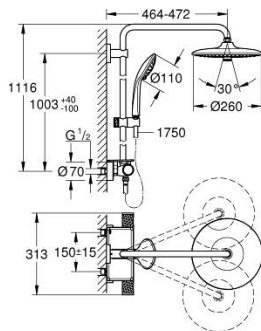

26 403 002 VITALIO JOY SYSTEM 260 SHOWER SYSTEM WITH THERMOSTATIC MIXER FOR WALL MOUNTING

PRODUCT DESCRIPTION

- Colour: Chrome
- Consisting of:
 - horizontal swivable 450 mm projection shower arm
 - exposed Precision thermostatic mixer with Aquadimmer function
 - allows change between:
 - head shower Vitalio Joy 260 (26 462)
 - spray patterns: Rain, SmartRain, Jet
 - with ball joint
 - rotation angle $\pm 15^\circ$
 - hand shower Vitalio Joy 110 Massage (27 319)
 - spray patterns: Rain, Massage, SmartRain
 - maximum flow rate (at 3 bar): 9.5 l/min
 - adjustable height via gliding element
 - shower hose VitalioFlex Silver 1750 mm, 1/2" x 1/2" (27 506)
 - GROHE EasyReach tray
 - GROHE TurboStat compact cartridge with wax thermoelement
 - GROHE EcoJoy - Less water, perfect flow
 - GROHE SafeStop safety button at 38°C (calibration required)
 - GROHE SafeStop Plus optional temperature limiter at 43°C included
 - GROHE CoolTouch prevents scalding on hot surfaces
 - GROHE ProGrip with knurl structure
 - GROHE DreamSpray perfect spray pattern
 - GROHE LongLife finish
 - GROHE SprayDimmer (Stepless flow rate reduction)
 - GROHE FastFixation upper bracket adjustable
 - Inner WaterGuide for a longer life
 - GROHE SpeedClean effortless limescale removal
 - TwistStop preventing the hose from twisting
- suitable for instantaneous heaters from 18 kW/h
- minimum flow rate 5 l/min.
- GROHE QuickSpanner included in chrome variant only
- Consumer edition