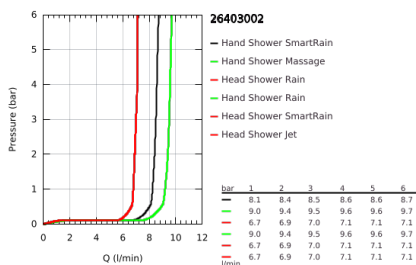

26 403 002 VITALIO JOY SYSTEM 260 SHOWER SYSTEM WITH THERMOSTATIC MIXER FOR WALL MOUNTING

PRODUCT DESCRIPTION

- Colour: Chrome
- Consisting of:
 - horizontal swivable 450 mm projection shower arm
 - exposed Precision thermostatic mixer with Aquadimmer function
 - allows change between:
 - head shower Vitalio Joy 260 (26 462)
 - spray patterns: Rain, SmartRain, Jet
 - with ball joint
 - rotation angle $\pm 15^\circ$
 - hand shower Vitalio Joy 110 Massage (27 319)
 - spray patterns: Rain, Massage, SmartRain
 - maximum flow rate (at 3 bar): 9.5 l/min
 - adjustable height via gliding element
 - shower hose VitalioFlex Silver 1750 mm, 1/2" x 1/2" (27 506)
 - GROHE EasyReach tray
 - GROHE TurboStat compact cartridge with wax thermoelement
 - GROHE EcoJoy - Less water, perfect flow
 - GROHE SafeStop safety button at 38°C (calibration required)
 - GROHE SafeStop Plus optional temperature limiter at 43°C included
 - GROHE CoolTouch prevents scalding on hot surfaces
 - GROHE ProGrip with knurl structure
 - GROHE DreamSpray perfect spray pattern
 - GROHE LongLife finish
 - GROHE SprayDimmer (Stepless flow rate reduction)
 - GROHE FastFixation upper bracket adjustable
 - Inner WaterGuide for a longer life
 - GROHE SpeedClean effortless limescale removal
 - TwistStop preventing the hose from twisting
- suitable for instantaneous heaters from 18 kW/h
- minimum flow rate 5 l/min.
- GROHE QuickSpanner included in chrome variant only
- Consumer edition