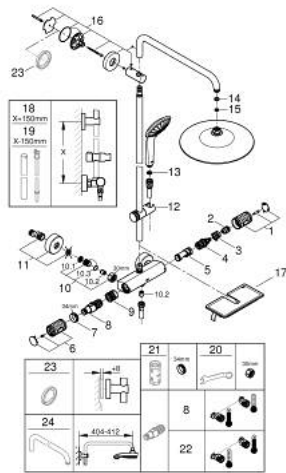

26 403 002 VITALIO JOY SYSTEM 260 SHOWER SYSTEM WITH THERMOSTATIC MIXER FOR WALL MOUNTING

SPARE PARTS, January 2020 – now

1. 1: Shut-off handle (Spare part-nr. 49162000)
   - 2: Stop ring (Spare part-nr. 47986000)
   - 3: Stop ring (Spare part-nr. 47965000)
   - 4: Aquadimmer (Spare part-nr. 47364000)
   - 5: Water flow (Spare part-nr. 47887000)
   - 6: Shut-off handle (Spare part-nr. 49160000)
   - 7: retaining ring (Spare part-nr. 47743000)
   - 8: Thermostatic compact cartridge 1/2" (Spare part-nr. 47439000)
   - 9: Race (Spare part-nr. 47975000)
   - 10: Non-return valve (Spare part-nr. 47189000)
   - 10.1: Filter (Spare part-nr. 0726400M)
   - 10.2: Non-return valve (Spare part-nr. 08565000)
   - 10.3: O-Ring Ø17 x Ø2 (Spare part-nr. 0305500M)
   - 11: S-union (Spare part-nr. 12662000)
   - 12: Sliding piece (Spare part-nr. 48424000)
   - 13: Strainer (Spare part-nr. 0700200M)
   - 14: Fibre seal dia. Ø 18,5 x Ø 12 x 2 (Spare part-nr. 0138900M)
   - 15: Strainer (Spare part-nr. 48007000)
   - 16: Outlet shower holder (Spare part-nr. 48279000)
   - 17: GROHE EasyReach tray (Spare part-nr. 26362LN1)
   - 18: Shower system pipe for retrofitting (Spare part-nr. 48514000)*
   - 19: Shower system pipe for retrofitting (Spare part-nr. 48515000)*
   - 20: Special Spanner (Spare part-nr. 19377000)*
   - 21: Socket Spanner (Spare part-nr. 19332000)*
   - 22: GROHE TurboStat cartridge 1/2" (Spare part-nr. 47175000)*
   - 23: Spacer (Spare part-nr. 27180000)*
   - 24: Shower arm for shower systems (Spare part-nr. 14047000)*
2. Optional accessories