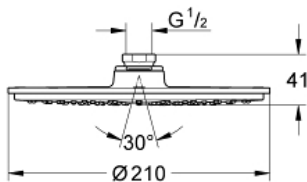

RAINSHOWER COSMOPOLITAN
210
Head shower 1 spray
MODEL # 28368000

Pure Freude
an Wasser

Product Description:
RAINSHOWER COSMOPOLITAN 210
Head shower 1 spray

Standard Specification:

Rain
starting at 0.5 bar flow pressure
metal
with ball joint
rotation angle $\pm 15^\circ$
connection thread 1/2"

GROHE DreamSpray perfect flow

GROHE StarLight chrome finish

SpeedClean anti-limescale system

this headshower should only be used in
conjunction with shower arm 28 384 000, 28 497 000,
28 576 000 or 28 724 000