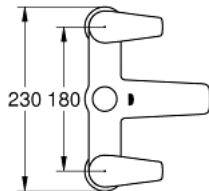

25 236 001 **START EDGE TWO-HANDLED BATH/SHOWER MIXER 1/2"**

**PRODUCT DESCRIPTION**

- Colour: Chrome
- deck mounted
- metal lever
- Ceramic valves 3/4", 90°
- automatic diverter: bath/shower
- integrated non-return valve
- GROHE LongLife finish
- Min. recommended pressure 0.5 bar

## 25 236 001 **START EDGE TWO-HANDLED BATH/SHOWER MIXER ½"**

### **SPARE PARTS**, September 2018 – now

- 1: Replacement handle connection kit (Spare part-nr. 45186000)
- 1.1: O-Ring Ø18,2 x Ø1,7 (Spare part-nr. 0392400M)
- 2: Ceramic headpart 3/4", 180° (Spare part-nr. 45888000)
- 3: Ceramic headpart 3/4", 180° (Spare part-nr. 45887000)
- 4: Flow restrictor (Spare part-nr. 13922000)
- 4.1: Sealing washer (Spare part-nr. 0263700M)
- 5: Repl.kit f.rotary valve (Spare part-nr. 48038000)
- 6: Non-return valve (Spare part-nr. 08565000)
- 7: Repl.kit f.shank fastening 3/4" (Spare part-nr. 45163000)