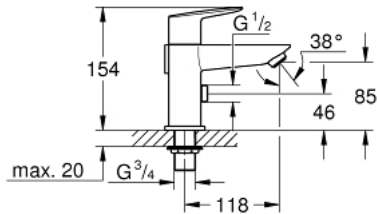

25 236 001 **START EDGE TWO-HANDLED BATH/SHOWER MIXER 1/2"**

**PRODUCT DESCRIPTION**

- Colour: Chrome
- deck mounted
- metal lever
- Ceramic valves 3/4", 90°
- automatic diverter: bath/shower
- integrated non-return valve
- GROHE LongLife finish
- Min. recommended pressure 0.5 bar

## 25 236 001 **START EDGE TWO-HANDLED BATH/SHOWER MIXER ½"**

### **SPARE PARTS**, September 2018 – now

- 1: Replacement handle connection kit (Spare part-nr. 45186000)
- 1.1: O-Ring Ø18,2 x Ø1,7 (Spare part-nr. 0392400M)
- 2: Ceramic headpart 3/4", 180° (Spare part-nr. 45888000)
- 3: Ceramic headpart 3/4", 180° (Spare part-nr. 45887000)
- 4: Flow restrictor (Spare part-nr. 13922000)
- 4.1: Sealing washer (Spare part-nr. 0263700M)
- 5: Repl.kit f.rotary valve (Spare part-nr. 48038000)
- 6: Non-return valve (Spare part-nr. 08565000)
- 7: Repl.kit f.shank fastening 3/4" (Spare part-nr. 45163000)