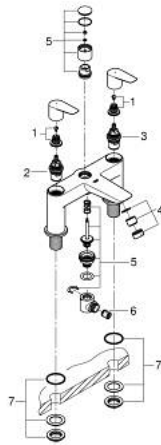

25 236 001 **START EDGE TWO-HANDLED BATH/SHOWER MIXER 1/2"**

**PRODUCT DESCRIPTION**

- Colour: Chrome
- deck mounted
- metal lever
- Ceramic valves 3/4", 90°
- automatic diverter: bath/shower
- integrated non-return valve
- GROHE LongLife finish
- Min. recommended pressure 0.5 bar

## 25 236 001 **START EDGE TWO-HANDLED BATH/SHOWER MIXER ½"**

### **SPARE PARTS**, September 2018 – now

- 1: Replacement handle connection kit (Spare part-nr. 45186000)
- 1.1: O-Ring Ø18,2 x Ø1,7 (Spare part-nr. 0392400M)
- 2: Ceramic headpart 3/4", 180° (Spare part-nr. 45888000)
- 3: Ceramic headpart 3/4", 180° (Spare part-nr. 45887000)
- 4: Flow restrictor (Spare part-nr. 13922000)
- 4.1: Sealing washer (Spare part-nr. 0263700M)
- 5: Repl.kit f.rotary valve (Spare part-nr. 48038000)
- 6: Non-return valve (Spare part-nr. 08565000)
- 7: Repl.kit f.shank fastening 3/4" (Spare part-nr. 45163000)