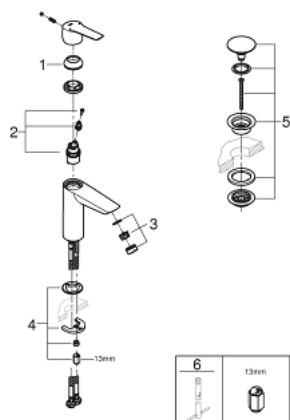

23 575 243 2 **START BASIN MIXER 1/2"**
M-SIZE

PRODUCT DESCRIPTION

- Colour: matte black
- monobloc installation
- metal lever
- 28 mm ceramic cartridge with GROHE SilkMove
- adjustable flow rate limiter
- with temperature limiter
- GROHE EcoJoy mousseur 5.7 l/min
- Protected Water Ways no contact of water with lead or nickel inside the tap
- smooth body with push-open waste set 1 1/4"
- flexible connection hoses
- GROHE QuickTool included

23 575 243 2 **START BASIN MIXER 1/2"** **M-SIZE**

SPARE PARTS, July 2019 – now

- 1: cap (Spare part-nr. 461162430)
 - 2: Cartridge (Spare part-nr. 48518000)
 - 3: Flow restrictor (Spare part-nr. 481592430)
 - 4: Shank mounting kit (Spare part-nr. 46645000)
 - 5: Waste set with push-open plug (Spare part-nr. 658072430)
 - 6: Mounting wrench (Spare part-nr. 19017000)*
- * Optional accessories