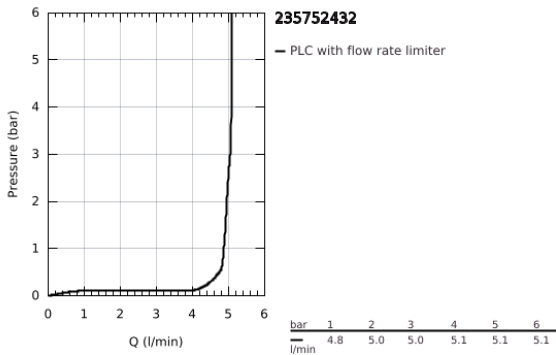

23 575 243 2 **START BASIN MIXER 1/2"**
M-SIZE

PRODUCT DESCRIPTION

- Colour: matte black
- monobloc installation
- metal lever
- 28 mm ceramic cartridge with GROHE SilkMove
- adjustable flow rate limiter
- with temperature limiter
- GROHE EcoJoy mousseur 5.7 l/min
- Protected Water Ways no contact of water with lead or nickel inside the tap
- smooth body with push-open waste set 1 1/4"
- flexible connection hoses
- GROHE QuickTool included

23 575 243 2 **START BASIN MIXER 1/2"** **M-SIZE**

SPARE PARTS, July 2019 – now

- 1: cap (Spare part-nr. 461162430)
 - 2: Cartridge (Spare part-nr. 48518000)
 - 3: Flow restrictor (Spare part-nr. 481592430)
 - 4: Shank mounting kit (Spare part-nr. 46645000)
 - 5: Waste set with push-open plug (Spare part-nr. 658072430)
 - 6: Mounting wrench (Spare part-nr. 19017000)*
- * Optional accessories