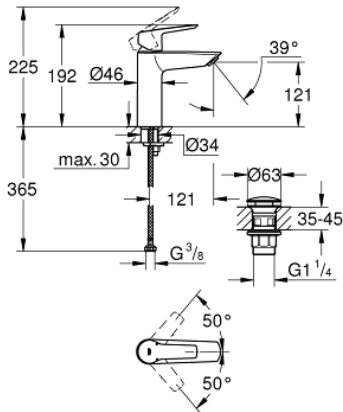

23 575 243 2 **START BASIN MIXER 1/2"**
M-SIZE

PRODUCT DESCRIPTION

- Colour: matte black
- monobloc installation
- metal lever
- 28 mm ceramic cartridge with GROHE SilkMove
- adjustable flow rate limiter
- with temperature limiter
- GROHE EcoJoy mousseur 5.7 l/min
- Protected Water Ways no contact of water with lead or nickel inside the tap
- smooth body with push-open waste set 1 1/4"
- flexible connection hoses
- GROHE QuickTool included

23 575 243 2 **START BASIN MIXER 1/2"** **M-SIZE**

SPARE PARTS, July 2019 – now

- 1: cap (Spare part-nr. 461162430)
 - 2: Cartridge (Spare part-nr. 48518000)
 - 3: Flow restrictor (Spare part-nr. 481592430)
 - 4: Shank mounting kit (Spare part-nr. 46645000)
 - 5: Waste set with push-open plug (Spare part-nr. 658072430)
 - 6: Mounting wrench (Spare part-nr. 19017000)*
- * Optional accessories