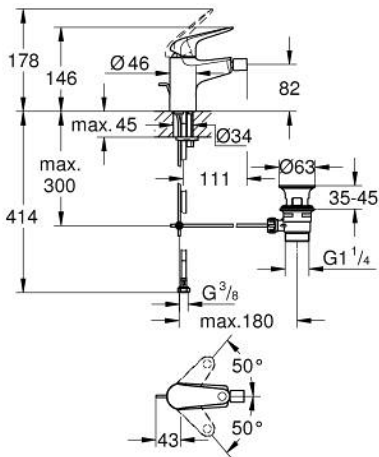

24 332 001 **SWIFT BIDET MIXER 1/2"**

PRODUCT DESCRIPTION

- Colour: Chrome
- monobloc installation
- metal lever
- GROHE SmoothControl 28 mm ceramic cartridge
- with temperature limiter
- GROHE LongLife finish
- GROHE EcoJoy - Less water, perfect flow
- with ball joint
- rapid installation system
- plastic pop-up waste set 1 1/4"
- flexible connection hoses
- GROHE QuickTool included