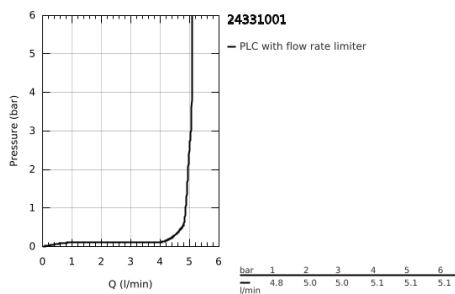

24 331 001 **SWIFT BASIN MIXER 1/2"**
XL-SIZE

PRODUCT DESCRIPTION

- Colour: Chrome
- monobloc installation
- metal lever
- for free-standing basins
- GROHE SmoothControl 28 mm ceramic cartridge
- with temperature limiter
- GROHE LongLife finish
- Protected Water Ways no contact of water with lead or nickel inside the tap
- GROHE EcoJoy - Less water, perfect flow
- rapid installation system
- smooth body with plastic push open waste set 1 1/4"
- flexible connection hoses
- GROHE QuickTool included

24 331 001 **SWIFT BASIN MIXER 1/2"**
XL-SIZE

SPARE PARTS, July 2021 – now

- 1: lever (Spare part-nr. 48627000)
- 2: Cartridge (Spare part-nr. 48518000)
- 3: Flow straightener (Spare part-nr. 46837000)
- 4: Shank mounting kit (Spare part-nr. 46249000)
- 5: Waste set with push-open plug (Spare part-nr. 65807000)
- 6: Mounting wrench (Spare part-nr. 19017000)*