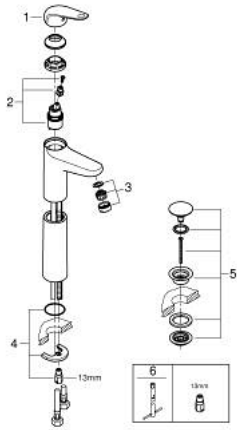

24 331 001 **SWIFT BASIN MIXER 1/2"**
XL-SIZE

PRODUCT DESCRIPTION

- Colour: Chrome
- monobloc installation
- metal lever
- for free-standing basins
- GROHE SmoothControl 28 mm ceramic cartridge
- with temperature limiter
- GROHE LongLife finish
- Protected Water Ways no contact of water with lead or nickel inside the tap
- GROHE EcoJoy - Less water, perfect flow
- rapid installation system
- smooth body with plastic push open waste set 1 1/4"
- flexible connection hoses
- GROHE QuickTool included

24 331 001 **SWIFT BASIN MIXER 1/2"**
XL-SIZE

SPARE PARTS, July 2021 – now

- 1: lever (Spare part-nr. 48627000)
- 2: Cartridge (Spare part-nr. 48518000)
- 3: Flow straightener (Spare part-nr. 46837000)
- 4: Shank mounting kit (Spare part-nr. 46249000)
- 5: Waste set with push-open plug (Spare part-nr. 65807000)
- 6: Mounting wrench (Spare part-nr. 19017000)*