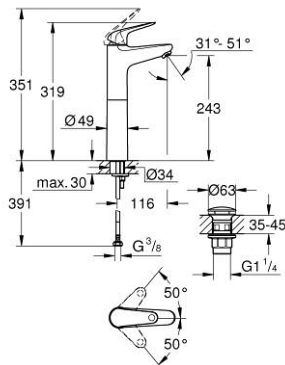

24 331 001 **SWIFT BASIN MIXER 1/2"**
XL-SIZE

PRODUCT DESCRIPTION

- Colour: Chrome
- monobloc installation
- metal lever
- for free-standing basins
- GROHE SmoothControl 28 mm ceramic cartridge
- with temperature limiter
- GROHE LongLife finish
- Protected Water Ways no contact of water with lead or nickel inside the tap
- GROHE EcoJoy - Less water, perfect flow
- rapid installation system
- smooth body with plastic push open waste set 1 1/4"
- flexible connection hoses
- GROHE QuickTool included

24 331 001 **SWIFT BASIN MIXER 1/2"**
XL-SIZE

SPARE PARTS, July 2021 – now

- 1: lever (Spare part-nr. 48627000)
- 2: Cartridge (Spare part-nr. 48518000)
- 3: Flow straightener (Spare part-nr. 46837000)
- 4: Shank mounting kit (Spare part-nr. 46249000)
- 5: Waste set with push-open plug (Spare part-nr. 65807000)
- 6: Mounting wrench (Spare part-nr. 19017000)*