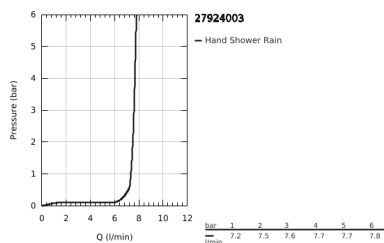

27 924 003 TEMPESTA 110 SHOWER RAIL SET 1 SPRAY (RAIN)

PRODUCT DESCRIPTION

- Colour: Chrome
- Consisting of:
 - hand shower Tempesta 110 (27 923)
 - maximum flow rate (at 3 bar): 7.6 l/min
 - shower rail, 600 mm (27 523)
 - Relexaflex hose 1750 mm 1/2" x 1/2" (28 154)
 - GROHE EcoJoy - less water, perfect flow
 - GROHE DreamSpray - perfect spray pattern
 - GROHE LongLife finish
- Flexible Installation - 1 adjustable bracket for existing drill holes
- adjustable rail holder (turn and glide shower holder)
- GROHE SpeedClean - effortless limescale removal
- Inner WaterGuide - inner insulation for surface protection
- ShockProof silicone ring prevents damage caused by a shower falling
- professional edition