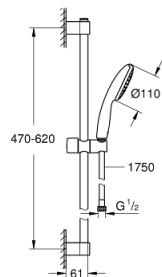

27 924 003 TEMPESTA 110 SHOWER RAIL SET 1 SPRAY (RAIN)

PRODUCT DESCRIPTION

- Colour: Chrome
- Consisting of:
 - hand shower Tempesta 110 (27 923)
 - maximum flow rate (at 3 bar): 7.6 l/min
 - shower rail, 600 mm (27 523)
 - Relexaflex hose 1750 mm 1/2" x 1/2" (28 154)
 - GROHE EcoJoy - less water, perfect flow
 - GROHE DreamSpray - perfect spray pattern
 - GROHE LongLife finish
- Flexible Installation - 1 adjustable bracket for existing drill holes
- adjustable rail holder (turn and glide shower holder)
- GROHE SpeedClean - effortless limescale removal
- Inner WaterGuide - inner insulation for surface protection
- ShockProof silicone ring prevents damage caused by a shower falling
- professional edition

27 924 003 TEMPESTA 110 SHOWER RAIL SET 1 SPRAY (RAIN)

SPARE PARTS, November 2021 – now

1: Outlet shower holder (Spare part-nr. 48607000)

2: Sliding piece (Spare part-nr. 48609000)

3: Outlet shower holder (Spare part-nr. 48608000)