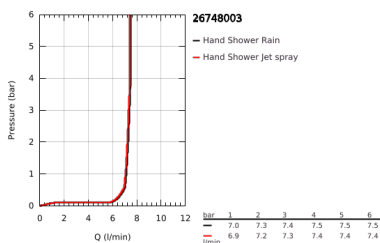

26 748 003 TEMPESTA CUBE 110 SHOWER RAIL SET 2 SPRAYS

PRODUCT DESCRIPTION

- Colour: Chrome
- Consisting of:
 - hand shower Tempesta Cube 110 (26 746)
 - spray patterns: Rain, Jet
 - shower rail, 600 mm (27 523)
 - maximum flow rate (at 3 bar): 7.4 l/min
 - Relaxaflex hose 1750 mm 1/2" x 1/2" (28 154)
 - GROHE EcoJoy - less water, perfect flow
 - GROHE SmartSwitch - easily rotate the dial to enjoy your preferred spray option
 - GROHE DreamSpray - perfect spray pattern
 - GROHE LongLife finish
- Flexible Installation - 1 adjustable bracket for existing drill holes
- adjustable rail holder (turn and glide shower holder)
- GROHE SpeedClean - effortless limescale removal
- Inner WaterGuide - inner insulation for surface protection
- ShockProof silicone ring prevents damage caused by a shower falling
- professional edition