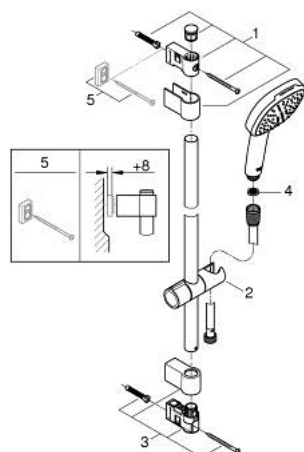

26 748 003 TEMPESTA CUBE 110 SHOWER RAIL SET 2 SPRAYS

PRODUCT DESCRIPTION

- Colour: Chrome
- Consisting of:
 - hand shower Tempesta Cube 110 (26 746)
 - spray patterns: Rain, Jet
 - shower rail, 600 mm (27 523)
 - maximum flow rate (at 3 bar): 7.4 l/min
 - Relaxaflex hose 1750 mm 1/2" x 1/2" (28 154)
 - GROHE EcoJoy - less water, perfect flow
 - GROHE SmartSwitch - easily rotate the dial to enjoy your preferred spray option
 - GROHE DreamSpray - perfect spray pattern
 - GROHE LongLife finish
- Flexible Installation - 1 adjustable bracket for existing drill holes
- adjustable rail holder (turn and glide shower holder)
- GROHE SpeedClean - effortless limescale removal
- Inner WaterGuide - inner insulation for surface protection
- ShockProof silicone ring prevents damage caused by a shower falling
- professional edition

26 748 003 TEMPESTA CUBE 110 SHOWER RAIL SET 2 SPRAYS

SPARE PARTS, April 2020 – now

1: Outlet shower holder (Spare part-nr. 48607000)

2: Sliding piece (Spare part-nr. 48609000)

3: Outlet shower holder (Spare part-nr. 48608000)