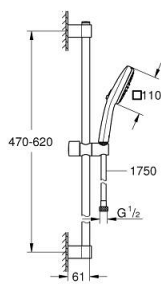

26 748 003 TEMPESTA CUBE 110 SHOWER RAIL SET 2 SPRAYS

PRODUCT DESCRIPTION

- Colour: Chrome
- Consisting of:
 - hand shower Tempesta Cube 110 (26 746)
 - spray patterns: Rain, Jet
 - shower rail, 600 mm (27 523)
 - maximum flow rate (at 3 bar): 7.4 l/min
 - Relaxaflex hose 1750 mm 1/2" x 1/2" (28 154)
 - GROHE EcoJoy - less water, perfect flow
 - GROHE SmartSwitch - easily rotate the dial to enjoy your preferred spray option
 - GROHE DreamSpray - perfect spray pattern
 - GROHE LongLife finish
- Flexible Installation - 1 adjustable bracket for existing drill holes
- adjustable rail holder (turn and glide shower holder)
- GROHE SpeedClean - effortless limescale removal
- Inner WaterGuide - inner insulation for surface protection
- ShockProof silicone ring prevents damage caused by a shower falling
- professional edition

26 748 003 TEMPESTA CUBE 110 SHOWER RAIL SET 2 SPRAYS

SPARE PARTS, April 2020 – now

1: Outlet shower holder (Spare part-nr. 48607000)

2: Sliding piece (Spare part-nr. 48609000)

3: Outlet shower holder (Spare part-nr. 48608000)