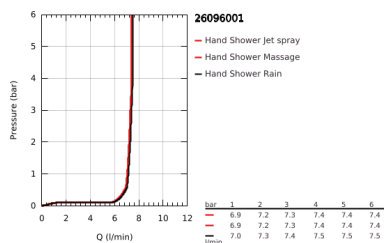

26 096 001 VITALIO COMFORT 110 SHOWER RAIL SET 3 SPRAYS (RAIN, JET, MASSAGE)

PRODUCT DESCRIPTION

- Colour: Chrome
- with flow restrictor
- Consisting of:
 - hand shower Vitalio Comfort 110 (26 092)
 - shower rail Vitalio Universal 600 mm (27 724)
 - shower hose VitalioFlex Trend 1750 mm 1/2" x 1/2" (28 742)
- GROHE EcoJoy - Less water, perfect flow
- GROHE SmartSwitch - easily rotate the dial to enjoy your preferred spray option
- GROHE DreamSpray perfect spray pattern
- GROHE LongLife finish
- GROHE FastFixation (adjustable upper bracket for existing drill holes)
- adjustable rail holder (turn and glide shower holder)
- GROHE SpeedClean effortless limescale removal
- Inner WaterGuide - inner insulation for surface and scalding protection
- ShockProof silicone ring prevents damage caused by a shower falling
- maximum flow rate (at 3 bar): 7.4 l/min
- min. recommended pressure 1.0 bar
- suitable for instantaneous heater
- suitable for screwing (including screws and dowels) or gluing (GROHE QuickGlue S 41 247 000 sold separately - 2 x needed)
- holding force: max. 20 kg
- the specified holding capacity is valid for static (slowly applied) load and intended use only
- 5 color packaging
- Consumer edition

26 096 001 VITALIO COMFORT 110 SHOWER RAIL SET 3 SPRAYS (RAIN, JET, MASSAGE)

SPARE PARTS, November 2021 – now

- 1: Outlet shower holder (Spare part-nr. 486071K0)
- 2: Sliding piece (Spare part-nr. 27723001)
- 3: Outlet shower holder (Spare part-nr. 486081K0)
- 4: Strainer (Spare part-nr. 0700200M)
- 5: Spacer (Spare part-nr. 48606001)*