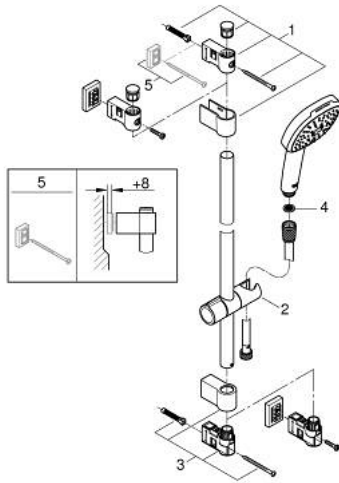

26 096 001 VITALIO COMFORT 110 SHOWER RAIL SET 3 SPRAYS (RAIN, JET, MASSAGE)

PRODUCT DESCRIPTION

- Colour: Chrome
- with flow restrictor
- Consisting of:
 - hand shower Vitalio Comfort 110 (26 092)
 - shower rail Vitalio Universal 600 mm (27 724)
 - shower hose VitalioFlex Trend 1750 mm 1/2" x 1/2" (28 742)
- GROHE EcoJoy - Less water, perfect flow
- GROHE SmartSwitch - easily rotate the dial to enjoy your preferred spray option
- GROHE DreamSpray perfect spray pattern
- GROHE LongLife finish
- GROHE FastFixation (adjustable upper bracket for existing drill holes)
- adjustable rail holder (turn and glide shower holder)
- GROHE SpeedClean effortless limescale removal
- Inner WaterGuide - inner insulation for surface and scalding protection
- ShockProof silicone ring prevents damage caused by a shower falling
- maximum flow rate (at 3 bar): 7.4 l/min
- min. recommended pressure 1.0 bar
- suitable for instantaneous heater
- suitable for screwing (including screws and dowels) or gluing (GROHE QuickGlue S 41 247 000 sold separately - 2 x needed)
- holding force: max. 20 kg
- the specified holding capacity is valid for static (slowly applied) load and intended use only
- 5 color packaging
- Consumer edition

26 096 001 VITALIO COMFORT 110 SHOWER RAIL SET 3 SPRAYS (RAIN, JET, MASSAGE)

SPARE PARTS, November 2021 – now

- 1: Outlet shower holder (Spare part-nr. 486071K0)
- 2: Sliding piece (Spare part-nr. 27723001)
- 3: Outlet shower holder (Spare part-nr. 486081K0)
- 4: Strainer (Spare part-nr. 0700200M)
- 5: Spacer (Spare part-nr. 48606001)*