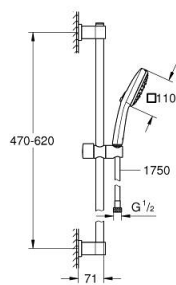

26 096 001 VITALIO COMFORT 110 SHOWER RAIL SET 3 SPRAYS (RAIN, JET, MASSAGE)

PRODUCT DESCRIPTION

- Colour: Chrome
- with flow restrictor
- Consisting of:
 - hand shower Vitalio Comfort 110 (26 092)
 - shower rail Vitalio Universal 600 mm (27 724)
 - shower hose VitalioFlex Trend 1750 mm 1/2" x 1/2" (28 742)
- GROHE EcoJoy - Less water, perfect flow
- GROHE SmartSwitch - easily rotate the dial to enjoy your preferred spray option
- GROHE DreamSpray perfect spray pattern
- GROHE LongLife finish
- GROHE FastFixation (adjustable upper bracket for existing drill holes)
- adjustable rail holder (turn and glide shower holder)
- GROHE SpeedClean effortless limescale removal
- Inner WaterGuide - inner insulation for surface and scalding protection
- ShockProof silicone ring prevents damage caused by a shower falling
- maximum flow rate (at 3 bar): 7.4 l/min
- min. recommended pressure 1.0 bar
- suitable for instantaneous heater
- suitable for screwing (including screws and dowels) or gluing (GROHE QuickGlue S 41 247 000 sold separately - 2 x needed)
- holding force: max. 20 kg
- the specified holding capacity is valid for static (slowly applied) load and intended use only
- 5 color packaging
- Consumer edition

26 096 001 VITALIO COMFORT 110 SHOWER RAIL SET 3 SPRAYS (RAIN, JET, MASSAGE)

SPARE PARTS, November 2021 – now

- 1: Outlet shower holder (Spare part-nr. 486071K0)
- 2: Sliding piece (Spare part-nr. 27723001)
- 3: Outlet shower holder (Spare part-nr. 486081K0)
- 4: Strainer (Spare part-nr. 0700200M)
- 5: Spacer (Spare part-nr. 48606001)*