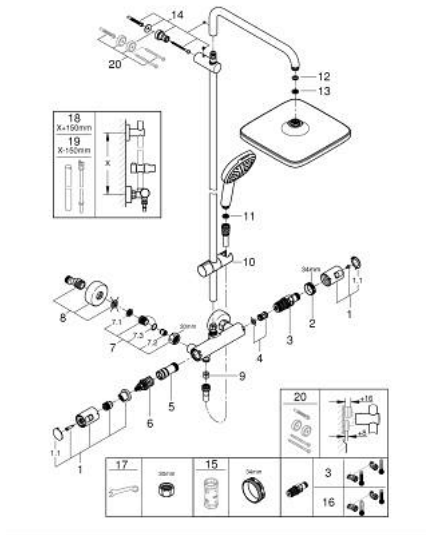

### SPARE PARTS, November 2021 – now

- 1: Handle (Spare part-nr. 47728000)
- 1.1: Cover Cap (Spare part-nr. 6458500M)
- 2: retaining ring (Spare part-nr. 47743000)
- 3: Thermostatic compact cartridge 1/2" (Spare part-nr. 47439000)
- 4: Sound absorber (Spare part-nr. 47398000)
- 5: Water flow (Spare part-nr. 47751000)
- 6: Aquadimmer (Spare part-nr. 12433000)
- 7: Non-return valve (Spare part-nr. 47189000)
- 7.1: Filter (Spare part-nr. 0726400M)
- 7.2: Non-return valve (Spare part-nr. 08565000)
- 7.3: O-Ring Ø17 x Ø2 (Spare part-nr. 0305500M)
- 8: S-union (Spare part-nr. 12662000)
- 9: Non-return valve (Spare part-nr. 08565000)
- 10: Sliding piece (Spare part-nr. 27723001)
- 11: Strainer (Spare part-nr. 0700200M)
- 12: Fibre seal dia. Ø 18,5 x Ø 12 x 2 (Spare part-nr. 0138900M)
- 13: Strainer (Spare part-nr. 48007000)
- 14: Outlet shower holder (Spare part-nr. 48423000)
- 15: Socket Spanner (Spare part-nr. 19332000)\*
- 16: GROHE TurboStat cartridge 1/2" (Spare part-nr. 47175000)\*
- 17: Special Spanner (Spare part-nr. 19377000)\*
- 18: Shower system pipe for retrofitting (Spare part-nr. 48514000)\*
- 19: Shower system pipe for retrofitting (Spare part-nr. 48515000)\*
- 20: Spacer (Spare part-nr. 26496000)\*