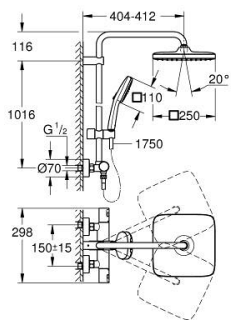

### PRODUCT DESCRIPTION (1/2)

- Colour: Chrome
- Consisting of:
  - horizontal swivable 390 mm projection shower arm
  - exposed thermostatic shower with Aquadimmer function
  - allows change between:
    - head shower Vitalio Comfort 250
    - Rain spray pattern
    - maximum flow rate (at 3 bar): 7.3 l/min
    - head shower with black rear cover
    - with ball joint
    - rotation angle  $\pm 10^\circ$
  - hand shower Vitalio Comfort 110 (26 397)
  - 2 spray patterns: Rain, Jet
  - maximum flow rate (at 3 bar): 7.4 l/min
  - adjustable height via gliding element
  - shower hose VitalioFlex Comfort 1750 mm 1/2" x 1/2" (28 745)
  - GROHE EcoJoy - Less water, perfect flow
  - GROHE TurboStat compact cartridge with wax thermoelement
  - GROHE SafeStop safety button at 38°C (calibration required)
  - GROHE SafeStop Plus optional temperature limiter at 43°C included
  - GROHE SmartSwitch - easily rotate the dial to enjoy your preferred spray option
  - GROHE DreamSpray perfect spray pattern
  - GROHE LongLife finish
  - GROHE SpeedClean effortless limescale removal
  - Inner WaterGuide for a longer life
  - ShockProof silicone ring prevents damage caused by a shower falling
  - TwistStop preventing the hose from twisting
  - suitable for instantaneous heaters from 18 kW/h
  - maximum flow rate (at 3 bar): 7.4 l/min
  - minimum flow rate 5 l/min.
  - 5 color packaging
  - GROHE QuickSpanner included in chrome variant only