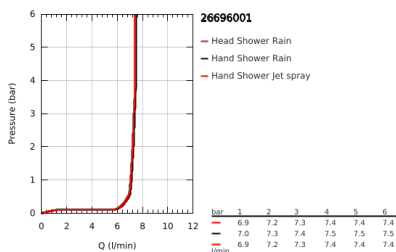

### PRODUCT DESCRIPTION (1/2)

- Colour: Chrome
- Consisting of:
  - horizontal swivable 390 mm projection shower arm
  - exposed thermostatic shower with Aquadimmer function
  - allows change between:
    - head shower Vitalio Comfort 250
    - Rain spray pattern
    - maximum flow rate (at 3 bar): 7.3 l/min
    - head shower with black rear cover
    - with ball joint
    - rotation angle  $\pm 10^\circ$
  - hand shower Vitalio Comfort 110 (26 397)
  - 2 spray patterns: Rain, Jet
  - maximum flow rate (at 3 bar): 7.4 l/min
  - adjustable height via gliding element
  - shower hose VitalioFlex Comfort 1750 mm 1/2" x 1/2" (28 745)
  - GROHE EcoJoy - Less water, perfect flow
  - GROHE TurboStat compact cartridge with wax thermoelement
  - GROHE SafeStop safety button at 38°C (calibration required)
  - GROHE SafeStop Plus optional temperature limiter at 43°C included
  - GROHE SmartSwitch - easily rotate the dial to enjoy your preferred spray option
  - GROHE DreamSpray perfect spray pattern
  - GROHE LongLife finish
  - GROHE SpeedClean effortless limescale removal
  - Inner WaterGuide for a longer life
  - ShockProof silicone ring prevents damage caused by a shower falling
  - TwistStop preventing the hose from twisting
  - suitable for instantaneous heaters from 18 kW/h
  - maximum flow rate (at 3 bar): 7.4 l/min
  - minimum flow rate 5 l/min.
  - 5 color packaging
  - GROHE QuickSpanner included in chrome variant only