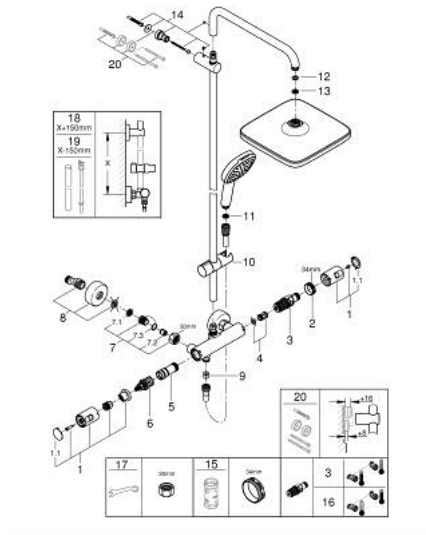

26 696 243 1 VITALIO COMFORT 250 SHOWER SYSTEM WITH THERMOSTAT FOR WALL MOUNTING

SPARE PARTS, February 2023 – now

1. 1: Handle (Spare part-nr. 477282430)
   - 1.1: Cover Cap (Spare part-nr. 64585243M)
   - 2: retaining ring (Spare part-nr. 47743000)
   - 3: Thermostatic compact cartridge 1/2" (Spare part-nr. 47439000)
   - 4: Sound absorber (Spare part-nr. 47398000)
   - 5: Water flow (Spare part-nr. 47751000)
   - 6: Aquadimmer (Spare part-nr. 12433000)
   - 7: Non-return valve (Spare part-nr. 471892430)
   - 7.1: Filter (Spare part-nr. 0726400M)
   - 7.2: Non-return valve (Spare part-nr. 08565000)
   - 7.3: O-Ring Ø17 x Ø2 (Spare part-nr. 0305500M)
   - 8: S-union (Spare part-nr. 126622430)
   - 9: Non-return valve (Spare part-nr. 08565000)
   - 10: Sliding piece (Spare part-nr. 486092430)
   - 11: Strainer (Spare part-nr. 0700200M)
   - 12: Fibre seal dia. Ø 18,5 x Ø 12 x 2 (Spare part-nr. 0138900M)
   - 13: Strainer (Spare part-nr. 48007000)
   - 14: Outlet shower holder (Spare part-nr. 48423000)
   - 15: Socket Spanner (Spare part-nr. 19332000)*
   - 16: GROHE TurboStat cartridge 1/2" (Spare part-nr. 47175000)*
   - 17: Special Spanner (Spare part-nr. 19377000)*
2. Optional accessories