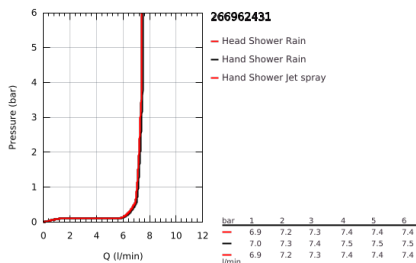

26 696 243 1 VITALIO COMFORT 250 SHOWER SYSTEM WITH THERMOSTAT FOR WALL MOUNTING

PRODUCT DESCRIPTION

- Colour: matte black
- Consisting of:
 - horizontal swivable 390 mm projection shower arm
 - exposed thermostatic shower with Aquadimmer function
 - allows change between:
 - head shower Vitalio Comfort 250
 - Rain spray pattern
 - maximum flow rate (at 3 bar): 7.3 l/min
 - head shower with black rear cover
 - with ball joint
 - rotation angle $\pm 10^\circ$
 - hand shower Vitalio Comfort 110 (26 397)
 - 2 spray patterns: Rain, Jet
 - maximum flow rate (at 3 bar): 7.4 l/min
 - adjustable height via gliding element
 - shower hose VitalioFlex Trend 1750 mm 1/2" x 1/2" (28 742)
- GROHE EcoJoy - Less water, perfect flow
- GROHE TurboStat compact cartridge with wax thermoelement
- GROHE SafeStop safety button at 38°C (calibration required)
- GROHE SafeStop Plus optional temperature limiter at 43°C included
- GROHE SmartSwitch - easily rotate the dial to enjoy your preferred spray option
- GROHE DreamSpray perfect spray pattern
- GROHE SpeedClean effortless limescale removal
- Inner WaterGuide for a longer life
- ShockProof silicone ring prevents damage caused by a shower falling
- TwistStop preventing the hose from twisting
- suitable for instantaneous heaters from 18 kW/h
- maximum flow rate (at 3 bar): 7.4 l/min
- minimum flow rate 5 l/min.
- 5 color packaging
- Consumer edition