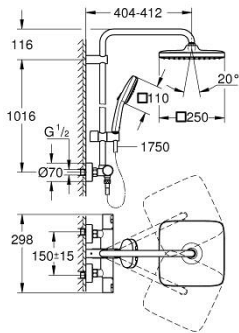

26 696 243 1 VITALIO COMFORT 250 SHOWER SYSTEM WITH THERMOSTAT FOR WALL MOUNTING

PRODUCT DESCRIPTION

- Colour: matte black
- Consisting of:
 - horizontal swivable 390 mm projection shower arm
 - exposed thermostatic shower with Aquadimmer function
 - allows change between:
 - head shower Vitalio Comfort 250
 - Rain spray pattern
 - maximum flow rate (at 3 bar): 7.3 l/min
 - head shower with black rear cover
 - with ball joint
 - rotation angle $\pm 10^\circ$
 - hand shower Vitalio Comfort 110 (26 397)
 - 2 spray patterns: Rain, Jet
 - maximum flow rate (at 3 bar): 7.4 l/min
 - adjustable height via gliding element
 - shower hose VitalioFlex Trend 1750 mm 1/2" x 1/2" (28 742)
- GROHE EcoJoy - Less water, perfect flow
- GROHE TurboStat compact cartridge with wax thermoelement
- GROHE SafeStop safety button at 38°C (calibration required)
- GROHE SafeStop Plus optional temperature limiter at 43°C included
- GROHE SmartSwitch - easily rotate the dial to enjoy your preferred spray option
- GROHE DreamSpray perfect spray pattern
- GROHE SpeedClean effortless limescale removal
- Inner WaterGuide for a longer life
- ShockProof silicone ring prevents damage caused by a shower falling
- TwistStop preventing the hose from twisting
- suitable for instantaneous heaters from 18 kW/h
- maximum flow rate (at 3 bar): 7.4 l/min
- minimum flow rate 5 l/min.
- 5 color packaging
- Consumer edition