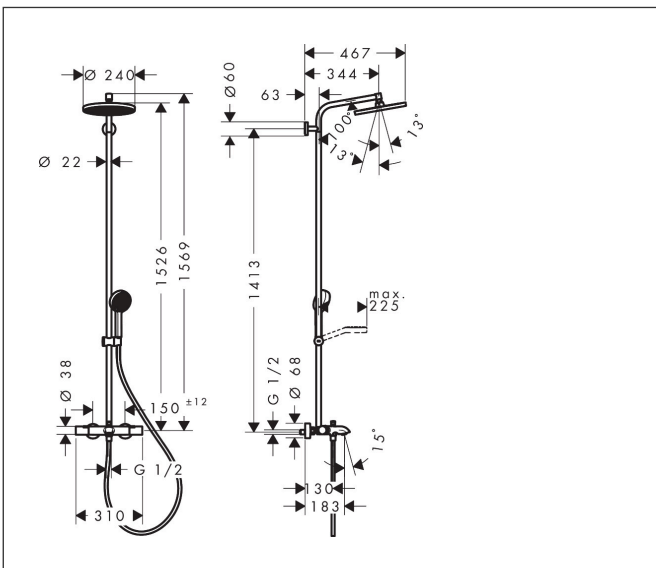

Brand	hansgrohe
Art. Name	<b>Activera S</b> Showerpipe 240 1jet EcoSmart with bath thermostat Ecostat Fine
Art. Nr.	28871000
Surface	Chrome
Pos.	1

## Product picture

## Drawing

## Features

- consists of: overhead shower, hand shower, shower thermostat, shower bar, slider, shower hose
- overhead shower Activera S 240 1jet
- shower head size overhead shower: 240 mm
- spray type overhead shower: Rain
- spray disc surface: graphite
- removable shower head
- flow regulator: 8 l/min (with possible tolerances -20 %)
- function from: 4,9 l/min
- spray type hand shower: Rain, ImpactRain
- flow rate of hand shower at 3 bar: 7,1 l/min
- maximum flow rate for Showerpipe at 3 bar: 8 l/min
- minimum flow pressure: 0,8 bar
- max. operating pressure: 10 bar
- FlexPower: nozzles automatically adjust to water pressure by opening and closing
- convenient spray selection via Select button on the hand shower
- QuickClean+: avoid limescale deposits thanks to the elasticity of the nozzles
- ball-joint: overhead shower angle adjustable
- height-adjustable slider with locking push-button slider
- slider rotatable on the pipe for left or right operation
- shower arm length overhead shower: 344 mm
- thermostat Ecostat Fine