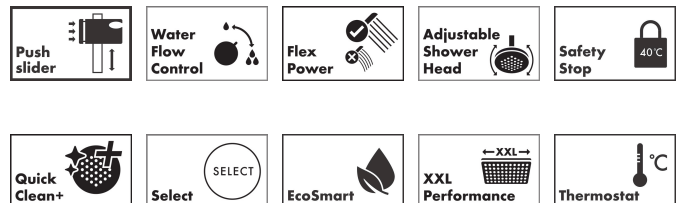

Technology