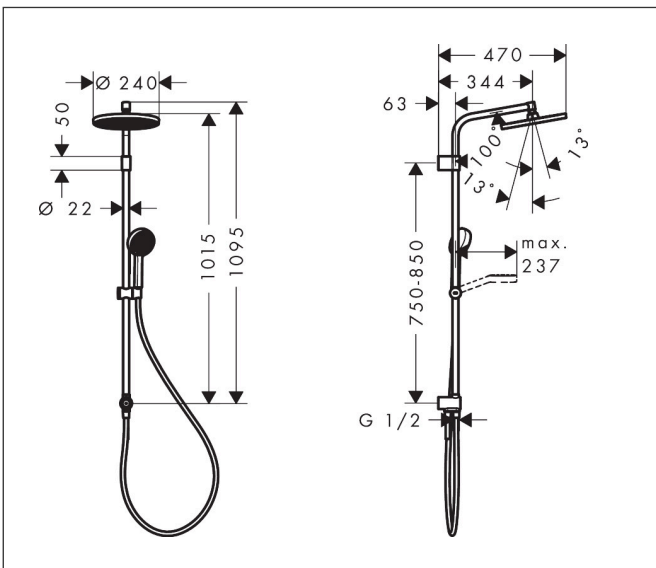

Brand	hansgrohe
Art. Name	Activera S Showerpipe 240 1jet EcoSmart Reno Varia
Art. Nr.	28074000
Surface	Chrome
Pos.	1

Product picture

Drawing

Features

- consists of: overhead shower, hand shower, shower bar, slider, shower hose
- overhead shower Activera S 240 1jet
- shower head size overhead shower: 240 mm
- spray type overhead shower: Rain
- spray disc surface: graphite
- FlexPower: nozzles automatically adjust to water pressure by opening and closing
- QuickClean+: avoid limescale deposits thanks to the elasticity of the nozzles
- flow regulator: 8 l/min (with possible tolerances -20 %)
- spray type hand shower: Rain, ImpactRain
- maximum flow rate for Showerpipe at 3 bar: 8 l/min
- minimum flow pressure: 0,5 bar
- max. operating pressure: 10 bar
- ball-joint: overhead shower angle adjustable
- convenient spray selection via Select button on the hand shower
- will not run two functions at same time
- mounting type: exposed installation
- variable wall support
- variable drilling hole distance: 750 - 850 mm
- pipe can be shortened in height
- shower bar diameter: 22 mm
- height-adjustable slider with locking push-button slider