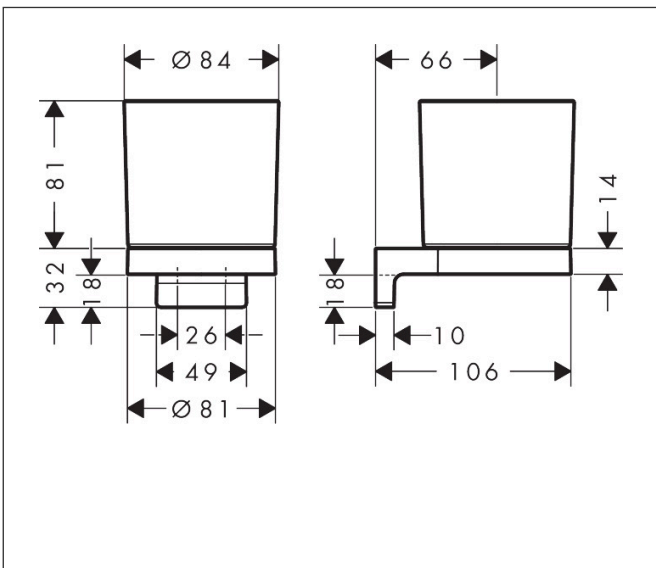

Brand hansgrohe
Art. Name **AddStoris S** Toothbrush tumbler
Art. Nr. 41769140
Surface Brushed Bronze

Product picture

Features

- wall-mounted
- material: metal, matt glass
- holder material: metal
- with mounting material
- concealed fastening
- drilling distance: 26 mm
- diameter drill hole: 6 mm
- material container: matt glass

Drawing

Technology