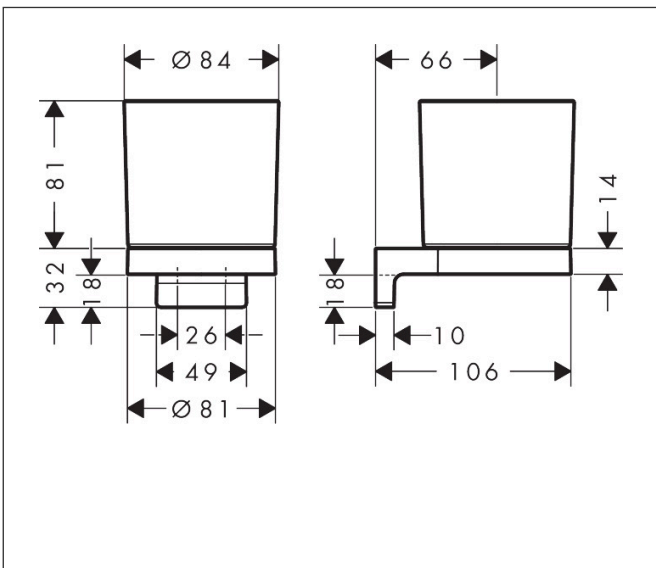

Brand hansgrohe
 Art. Name **AddStoris S** Toothbrush tumbler
 Art. Nr. 41769000
 Surface Chrome

Product picture

Features

- wall-mounted
- material: metal, matt glass
- holder material: metal
- with mounting material
- concealed fastening
- drilling distance: 26 mm
- diameter drill hole: 6 mm
- material container: matt glass

Drawing

Technology