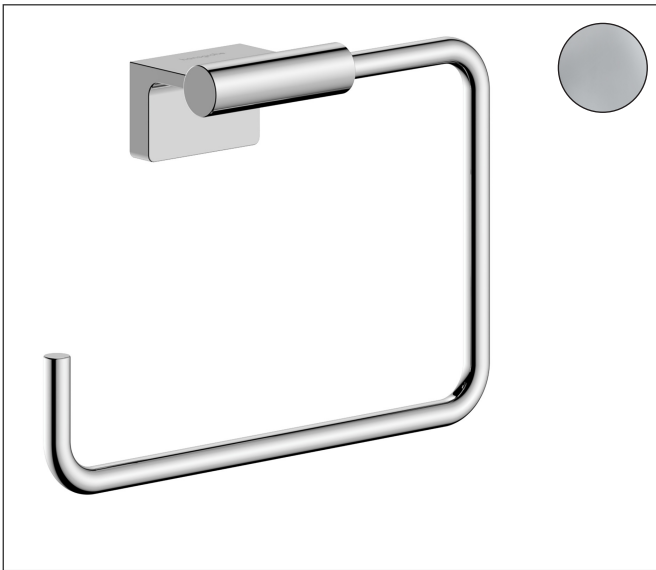

Brand hansgrohe
 Art. Name **AddStoris S** Towel ring
 Art. Nr. 41784000
 Surface Chrome

Product picture

Features

- wall-mounted
- material: metal
- swivelling
- with mounting material
- concealed fastening
- drilling distance: 26 mm
- diameter drill hole: 6 mm

Drawing

Technology