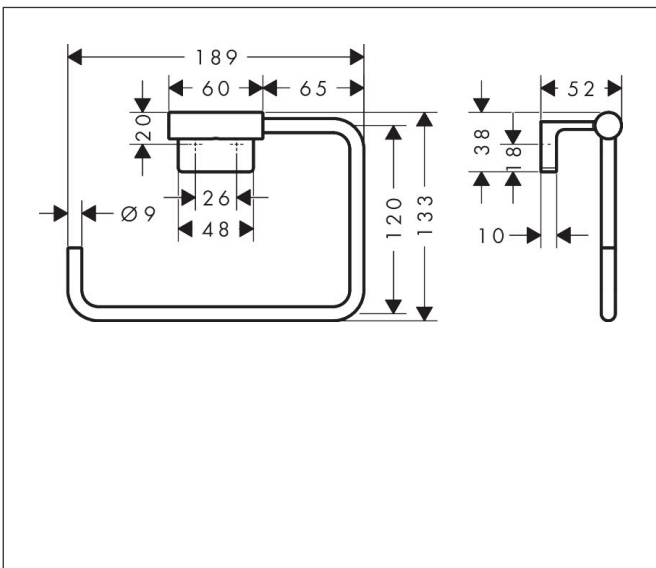

Brand hansgrohe
 Art. Name **AddStoris S** Towel ring
 Art. Nr. 41784000
 Surface Chrome

Product picture

Features

- wall-mounted
- material: metal
- swivelling
- with mounting material
- concealed fastening
- drilling distance: 26 mm
- diameter drill hole: 6 mm

Drawing

Technology