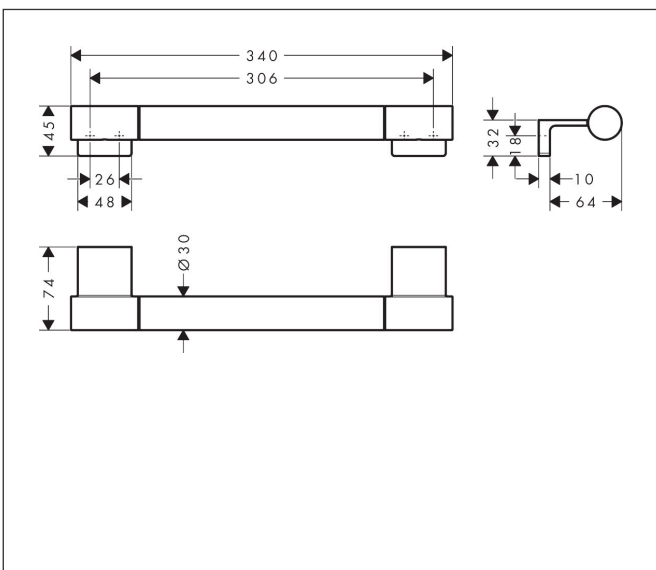

Brand hansgrohe
Art. Name **AddStoris S** Grab bar
Art. Nr. 41764140
Surface Brushed Bronze

Product picture

Features

- wall-mounted
- material: metal
- length: 340 mm
- with mounting material
- concealed fastening
- drilling distance: 306 mm
- diameter drill hole: 6 mm

Drawing

Technology