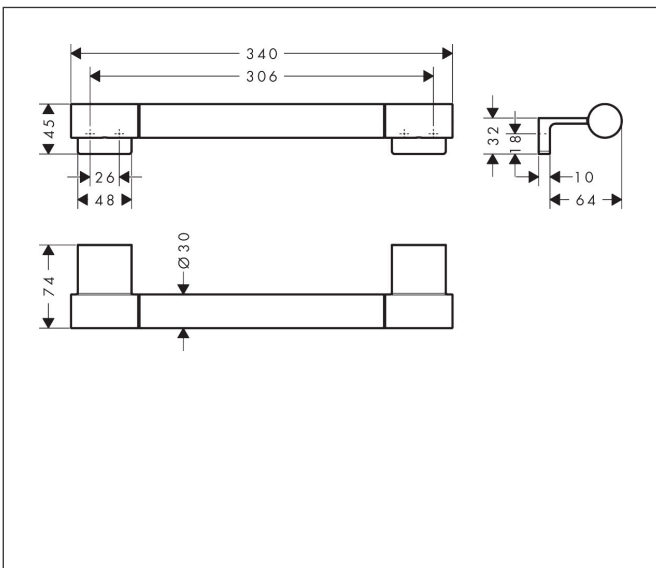

Brand hansgrohe
Art. Name **AddStoris S** Grab bar
Art. Nr. 41764000
Surface Chrome

Product picture

Features

- wall-mounted
- material: metal
- length: 340 mm
- with mounting material
- concealed fastening
- drilling distance: 306 mm
- diameter drill hole: 6 mm

Drawing

Technology