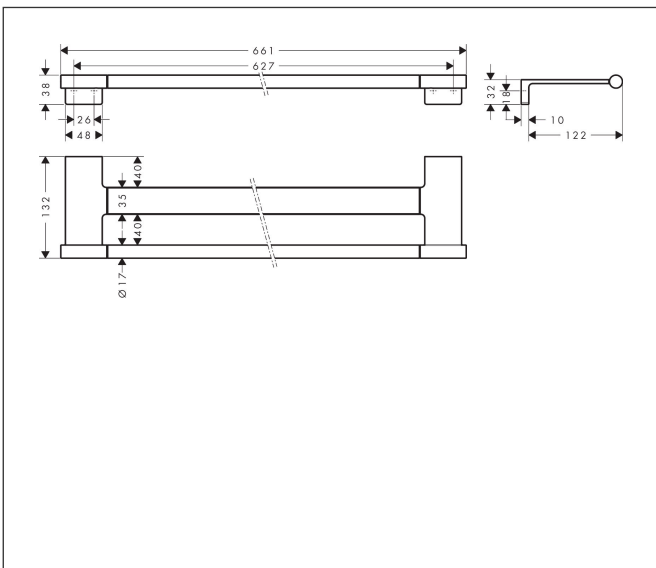

Brand hansgrohe
 Art. Name **AddStoris S** Double bath towel rail
 Art. Nr. 41763140
 Surface Brushed Bronze

Product picture

Features

- wall-mounted
- material: metal
- holder material: metal
- length: 661 mm
- with mounting material
- drilling distance: 627 mm
- diameter drill hole: 6 mm
- concealed fastening

Drawing

Technology