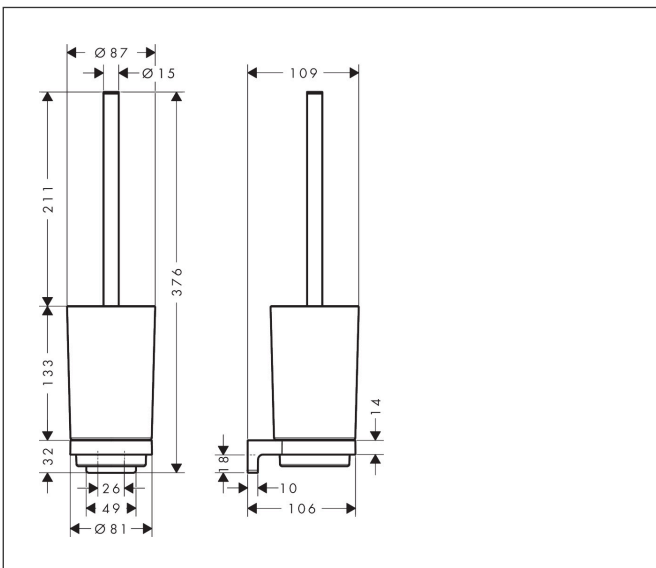

Brand hansgrohe
 Art. Name **AddStoris S** Toilet brush holder wall-mounted
 Art. Nr. 41782140
 Surface Brushed Bronze

Product picture

Features

- wall-mounted
- material: metal, glass
- material recess: matt glass
- with removable insert
- with mounting material
- concealed fastening
- drilling distance: 26 mm
- diameter drill hole: 6 mm

Drawing

Technology