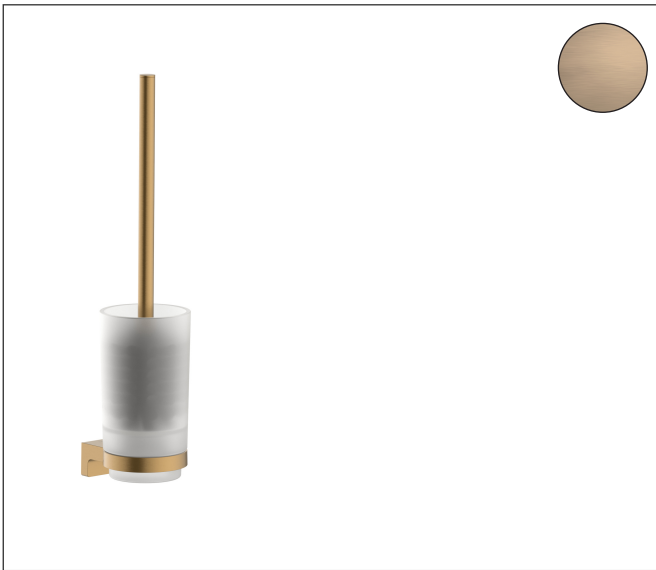

Brand hansgrohe
 Art. Name **AddStoris S** Toilet brush holder wall-mounted
 Art. Nr. 41782140
 Surface Brushed Bronze

Product picture

Features

- wall-mounted
- material: metal, glass
- material recess: matt glass
- with removable insert
- with mounting material
- concealed fastening
- drilling distance: 26 mm
- diameter drill hole: 6 mm