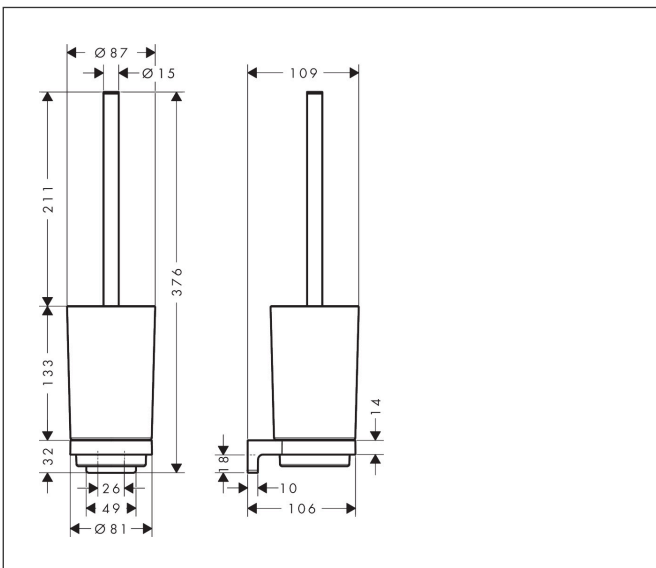

Brand hansgrohe
 Art. Name **AddStoris S** Toilet brush holder wall-mounted
 Art. Nr. 41782000
 Surface Chrome

Product picture

Features

- wall-mounted
- material: metal, glass
- material recess: matt glass
- with removable insert
- with mounting material
- concealed fastening
- drilling distance: 26 mm
- diameter drill hole: 6 mm

Drawing

Technology