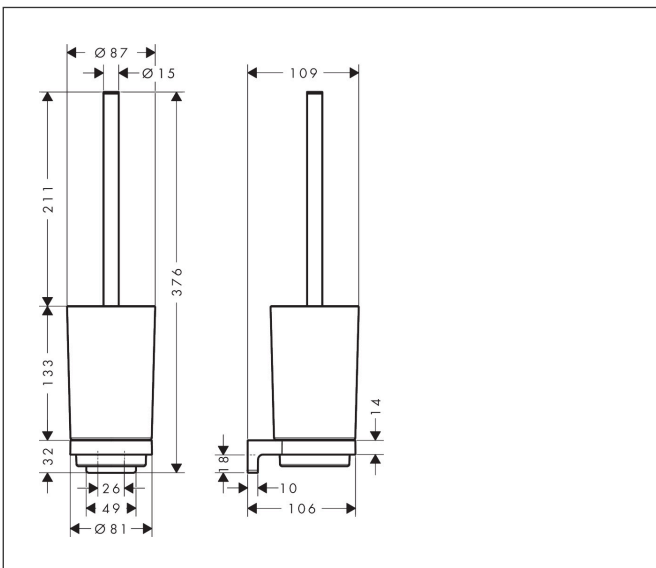

Brand hansgrohe
Art. Name **AddStoris S** Toilet brush holder wall-mounted
Art. Nr. 41782670
Surface Matt Black

Product picture

Features

- wall-mounted
- material: metal, glass
- material recess: matt glass
- with removable insert
- with mounting material
- concealed fastening
- drilling distance: 26 mm
- diameter drill hole: 6 mm

Drawing

Technology