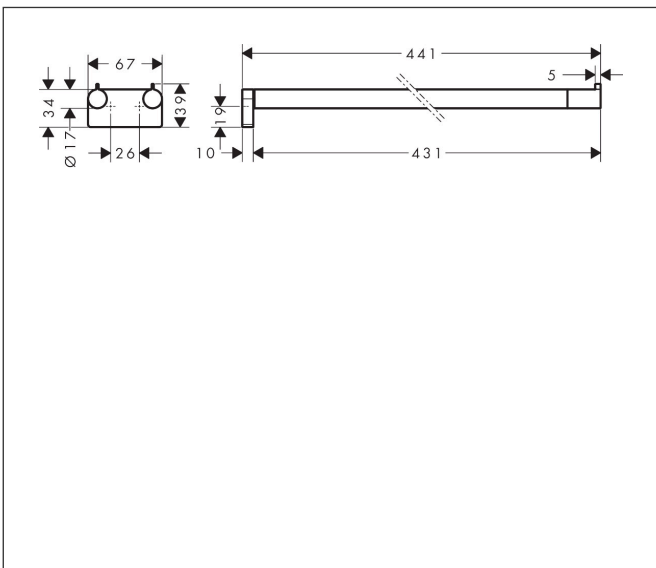

Brand hansgrohe
 Art. Name **AddStoris S** Towel holder twin-handle
 Art. Nr. 41787000
 Surface Chrome

Product picture

Features

- wall-mounted
- material: metal
- holder material: metal
- fixed
- length: 441 mm
- with mounting material
- drilling distance: 26 mm
- diameter drill hole: 6 mm
- concealed fastening

Drawing

Technology