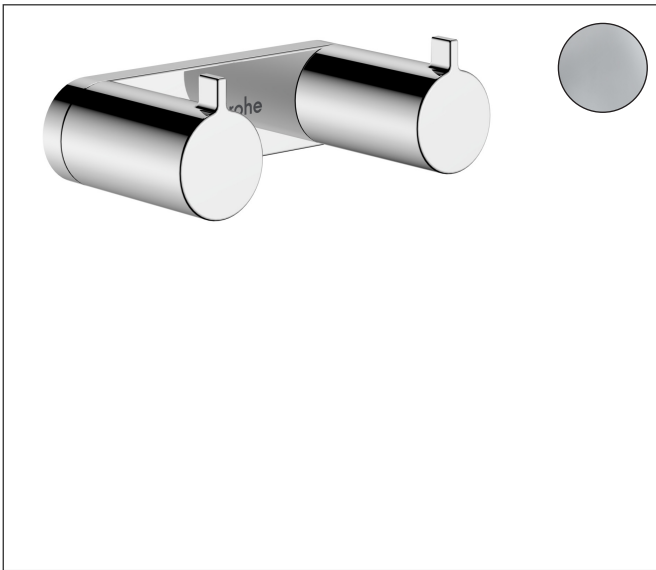

Brand hansgrohe  
 Art. Name **AddStoris S** Towel hook double  
 Art. Nr. 41785000  
 Surface Chrome

## Product picture

## Features

- wall-mounted
- material: metal
- with mounting material
- concealed fastening
- drilling distance: 50 mm
- diameter drill hole: 6 mm