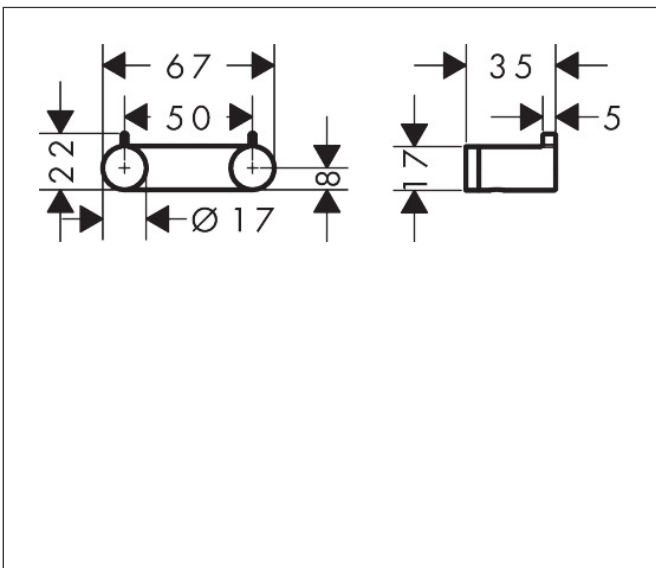

Brand hansgrohe
Art. Name **AddStoris S** Towel hook double
Art. Nr. 41785000
Surface Chrome

Product picture

Features

- wall-mounted
- material: metal
- with mounting material
- concealed fastening
- drilling distance: 50 mm
- diameter drill hole: 6 mm

Drawing

Technology