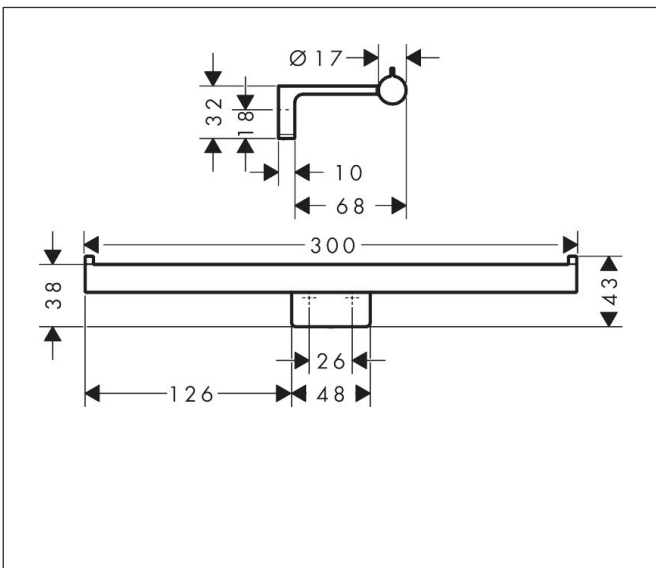

Brand hansgrohe
Art. Name **AddStoris S** Toilet paper holder double
Art. Nr. 41768000
Surface Chrome

Product picture

Features

- wall-mounted
- material: metal
- with mounting material
- concealed fastening
- drilling distance: 26 mm
- diameter drill hole: 6 mm
- for 2 paper rolls

Drawing

Technology