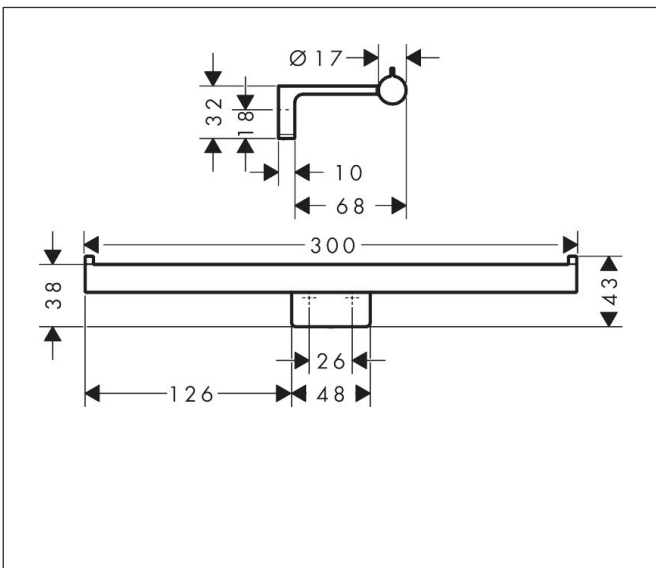

Brand hansgrohe
Art. Name **AddStoris S** Toilet paper holder double
Art. Nr. 41768670
Surface Matt Black

Product picture

Features

- wall-mounted
- material: metal
- with mounting material
- concealed fastening
- drilling distance: 26 mm
- diameter drill hole: 6 mm
- for 2 paper rolls

Drawing

Technology