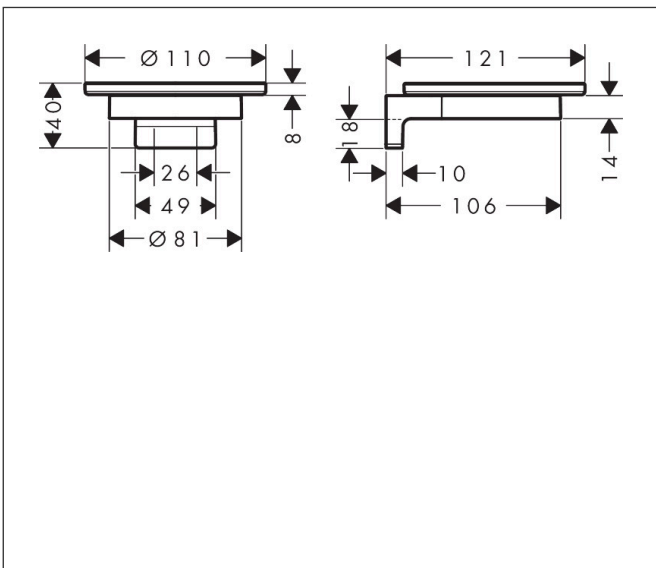

Brand hansgrohe
 Art. Name **AddStoris S** Soap dish
 Art. Nr. 41766670
 Surface Matt Black

Product picture

Features

- wall-mounted
- material recess: matt glass
- holder material: metal
- with mounting material
- concealed fastening
- drilling distance: 26 mm
- diameter drill hole: 6 mm

Drawing

Technology