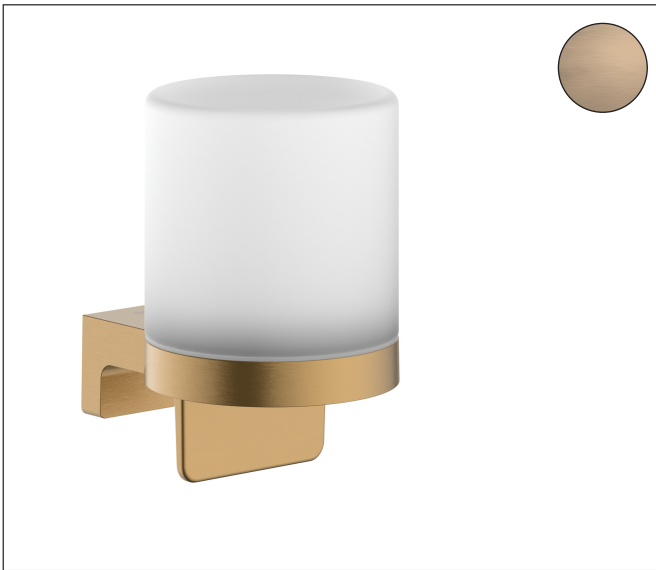

Brand hansgrohe
 Art. Name **AddStoris S** Liquid soap dispenser
 Art. Nr. 41765140
 Surface Brushed Bronze

Product picture

Features

- wall-mounted
- holder material: metal
- material container: matt glass
- type of soap: liquid soap
- filling capacity 200 ml
- dosage 1 ml
- with mounting material
- concealed fastening
- drilling distance: 26 mm
- diameter drill hole: 6 mm