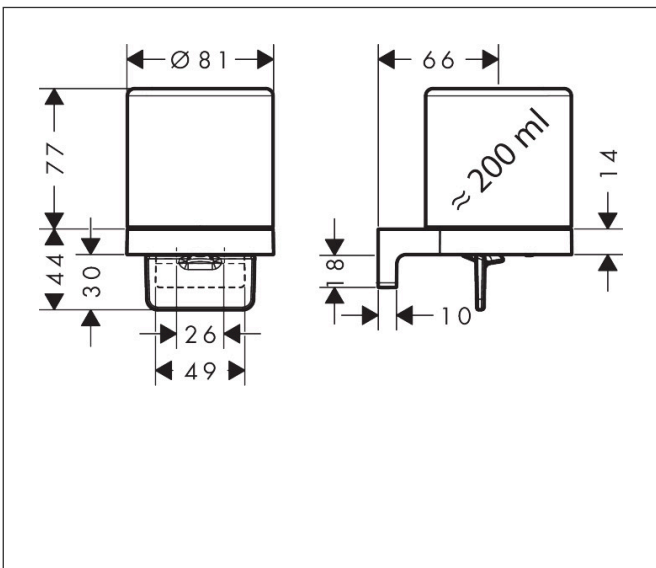

Brand hansgrohe
 Art. Name **AddStoris S** Liquid soap dispenser
 Art. Nr. 41765140
 Surface Brushed Bronze

Product picture

Features

- wall-mounted
- holder material: metal
- material container: matt glass
- type of soap: liquid soap
- filling capacity 200 ml
- dosage 1 ml
- with mounting material
- concealed fastening
- drilling distance: 26 mm
- diameter drill hole: 6 mm

Drawing

Technology