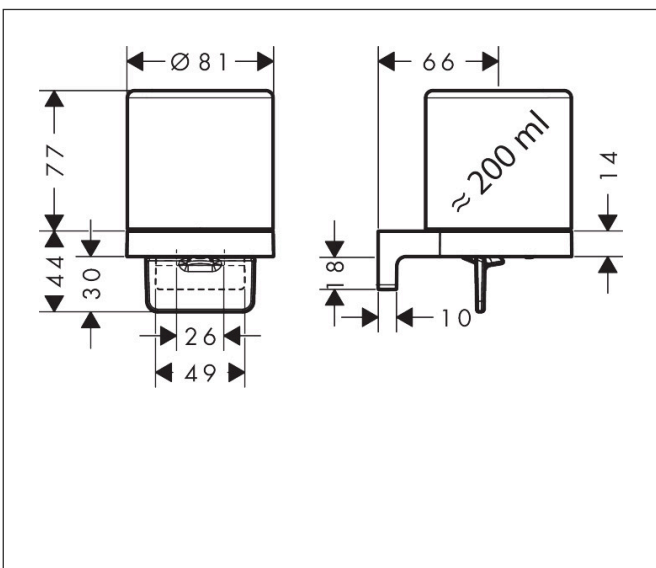

Brand hansgrohe
Art. Name **AddStoris S** Liquid soap dispenser
Art. Nr. 41765000
Surface Chrome

Product Picture

Features

- wall-mounted
- holder material: metal
- material container: matt glass
- type of soap: liquid soap
- filling capacity 200 ml
- with mounting material
- concealed fastening
- drilling distance: 26 mm
- diameter drill hole: 6 mm

Drawing

Technology