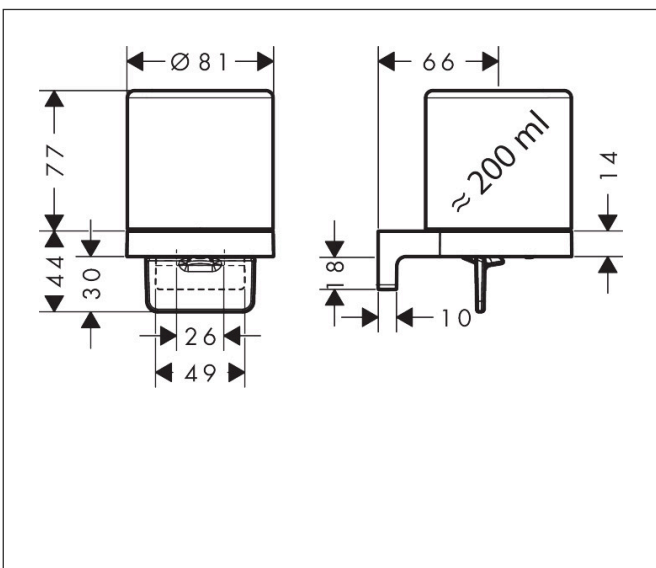

Brand hansgrohe
 Art. Name **AddStoris S** Liquid soap dispenser
 Art. Nr. 41765670
 Surface Matt Black

Product picture

Features

- wall-mounted
- holder material: metal
- material container: matt glass
- type of soap: liquid soap
- filling capacity 200 ml
- dosage 1 ml
- with mounting material
- concealed fastening
- drilling distance: 26 mm
- diameter drill hole: 6 mm

Drawing

Technology