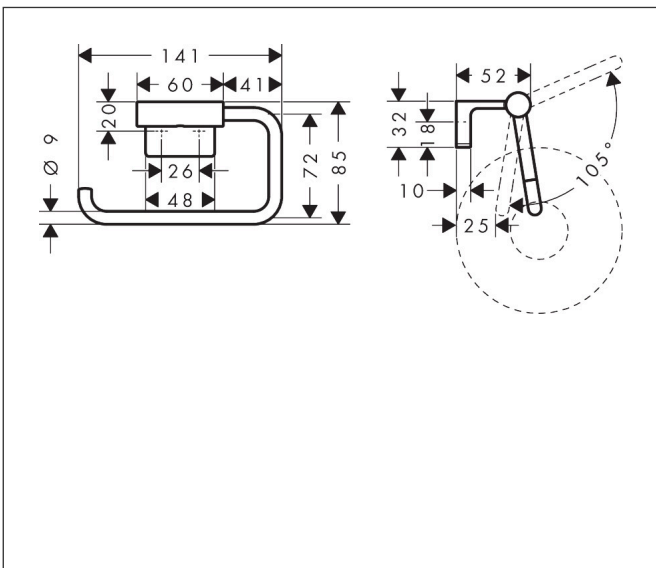

Brand hansgrohe
 Art. Name **AddStoris S** Toilet paper holder
 Art. Nr. 41788000
 Surface Chrome

Product picture

Features

- wall-mounted
- material: metal
- with mounting material
- concealed fastening
- drilling distance: 26 mm
- diameter drill hole: 6 mm

Drawing

Technology