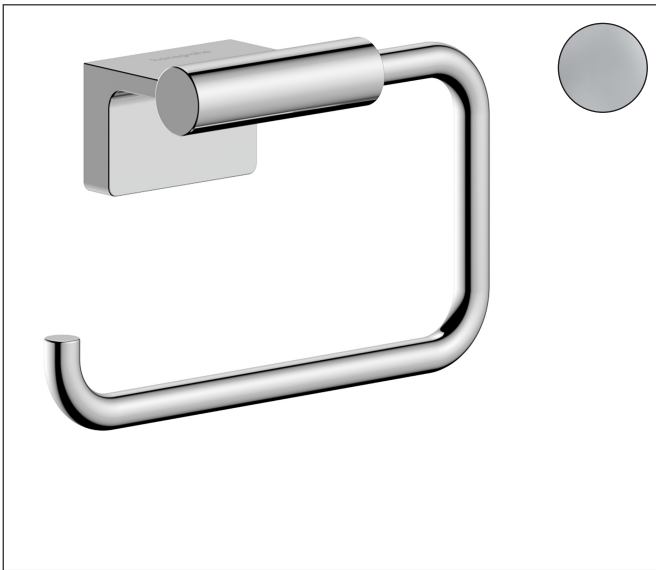

Brand hansgrohe
 Art. Name **AddStoris S** Toilet paper holder
 Art. Nr. 41788000
 Surface Chrome

Product picture

Features

- wall-mounted
- material: metal
- with mounting material
- concealed fastening
- drilling distance: 26 mm
- diameter drill hole: 6 mm

Drawing

Technology