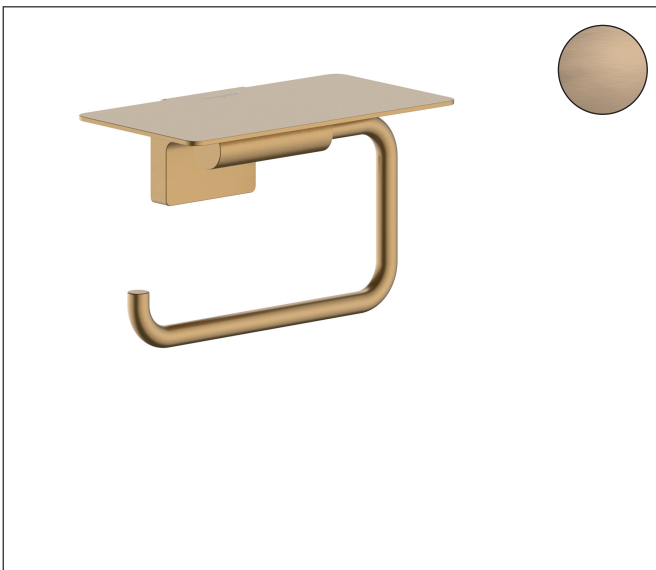

Brand hansgrohe
 Art. Name **AddStoris S** Roll holder with shelf
 Art. Nr. 41789140
 Surface Brushed Bronze

Product picture

Features

- wall-mounted
- material: metal
- with mounting material
- concealed fastening
- drilling distance: 26 mm
- diameter drill hole: 6 mm
- Size of shelf: 141 mm

Drawing

Technology