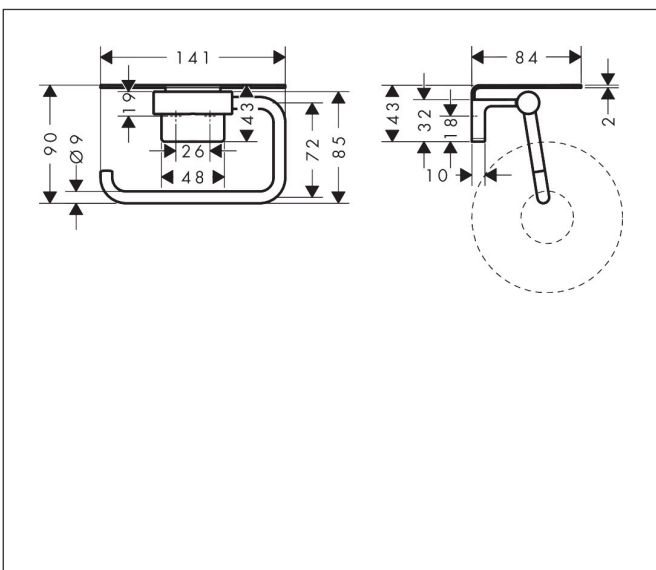

Brand hansgrohe
 Art. Name **AddStoris S** Roll holder with shelf
 Art. Nr. 41789140
 Surface Brushed Bronze

Product picture

Features

- wall-mounted
- material: metal
- with mounting material
- concealed fastening
- drilling distance: 26 mm
- diameter drill hole: 6 mm
- Size of shelf: 141 mm

Drawing

Technology