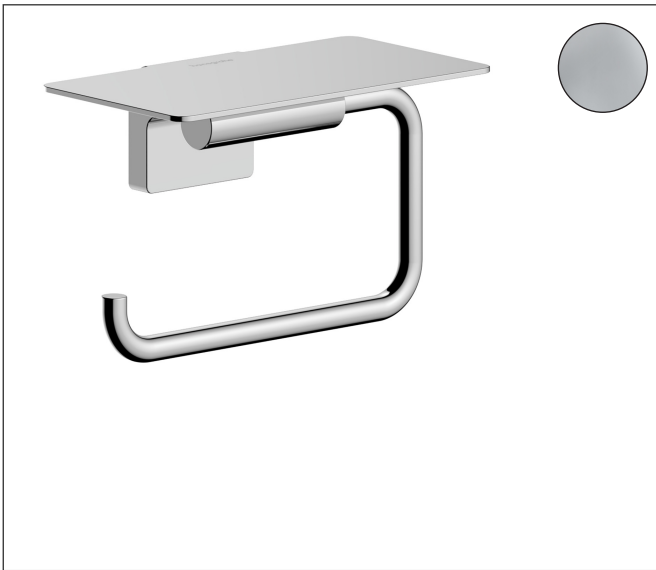

Brand hansgrohe  
 Art. Name **AddStoris S** Roll holder with shelf  
 Art. Nr. 41789000  
 Surface Chrome

## Product picture

## Features

- wall-mounted
- material: metal
- with mounting material
- concealed fastening
- drilling distance: 26 mm
- diameter drill hole: 6 mm
- Size of shelf: 141 mm