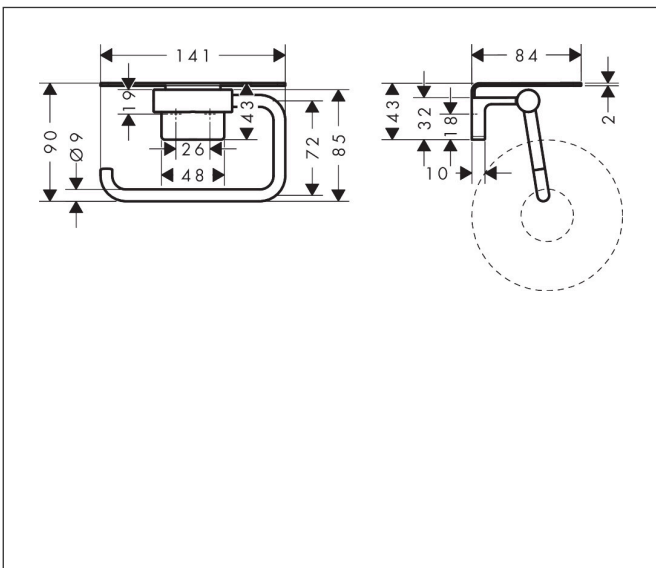

Brand hansgrohe
Art. Name **AddStoris S** Roll holder with shelf
Art. Nr. 41789000
Surface Chrome

Product picture

Features

- wall-mounted
- material: metal
- with mounting material
- concealed fastening
- drilling distance: 26 mm
- diameter drill hole: 6 mm
- Size of shelf: 141 mm

Drawing

Technology