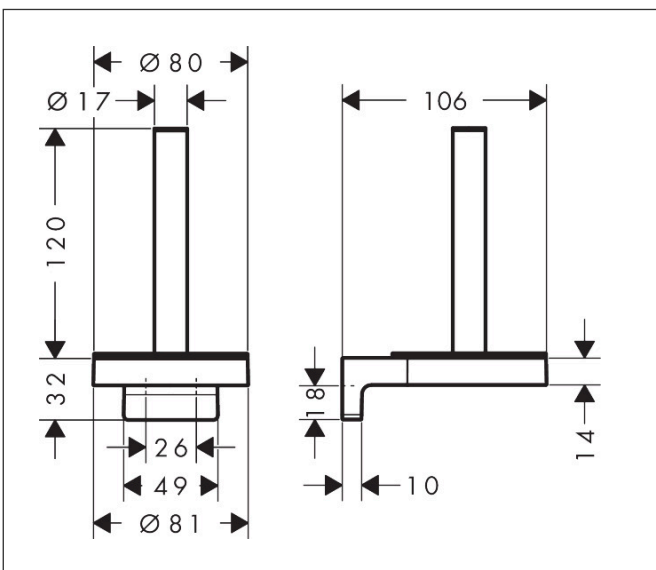

Brand hansgrohe
 Art. Name **AddStoris S** Spare roll holder
 Art. Nr. 41786000
 Surface Chrome

Product picture

Features

- wall-mounted
- material: metal
- with mounting material
- concealed fastening
- drilling distance: 26 mm
- diameter drill hole: 6 mm

Drawing

Technology