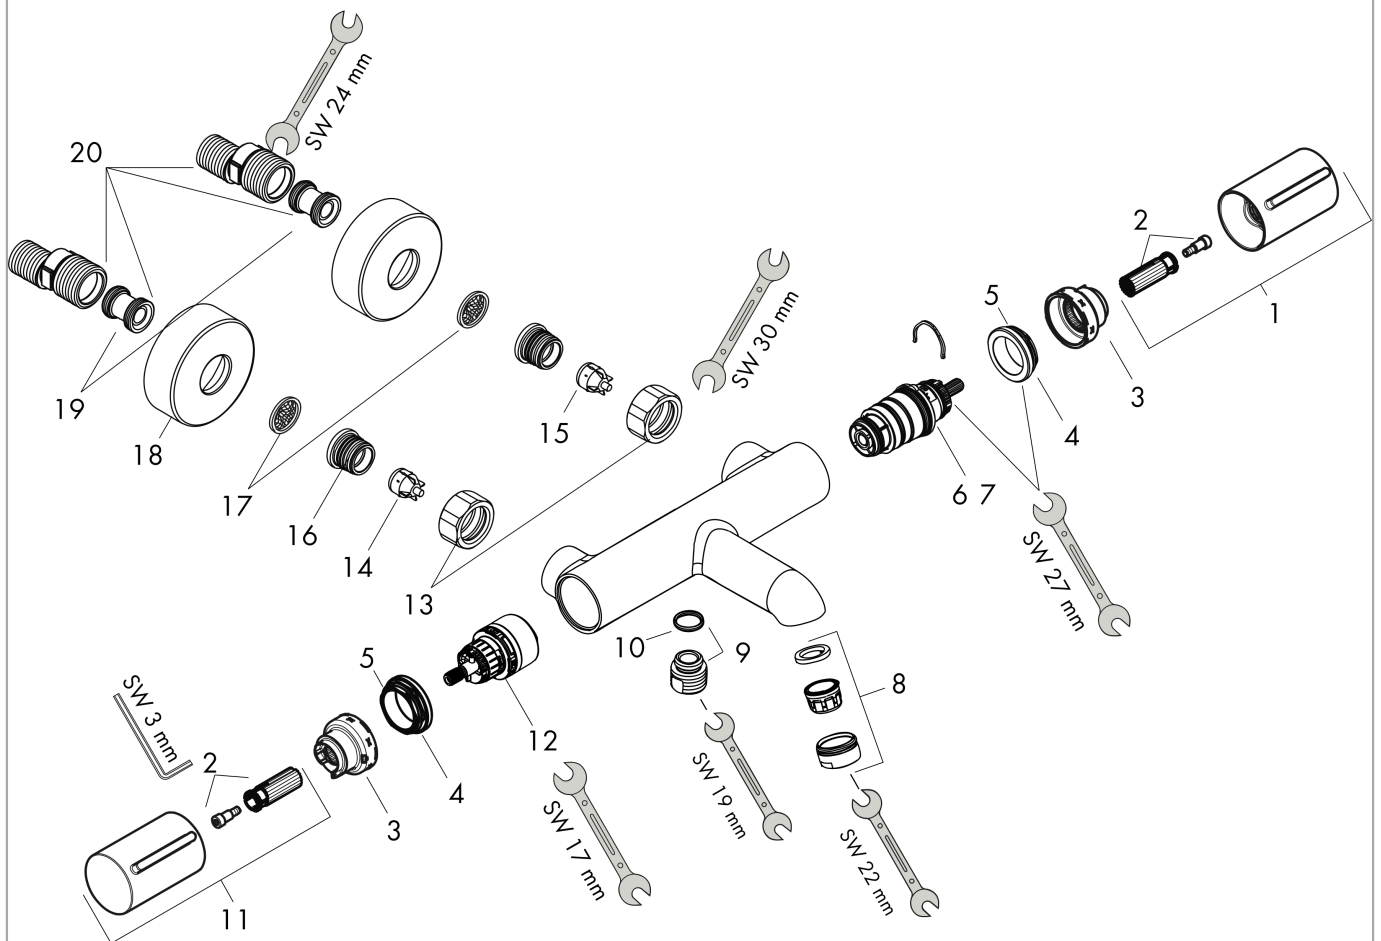

### Product image

### Scale drawing

**Ecostat Element**  
**Bath thermostat for exposed installation**  
 Finish: **Matt Black** Art. no. : **13347670**

**Flowchart**

**Ecostat Element**  
**Bath thermostat for exposed installation**  
 Finish: **Matt Black** Art. no. : **13347670**

**Exploded Drawing**

Year of production: >04/24

**Ecostat Element**  
**Bath thermostat for exposed installation**  
 Finish: **Matt Black** Art. no. : **13347670**

## Spare part list

Year of production: >04/24

Pos.	Description	Art. no.	Price	PU
1	handle for thermostat	87705670	£ 54.00	1
2	handle fixing set	95843000	£ 9.50	1
3	safety set	87708000	£ 9.50	1
4	nut	98913000	£ 21.40	1
5	O-ring 26x1,5	98390000	£ 3.40	1
6	thermostat cartridge	98282000	£ 115.00	1
7	cartridge for exchanged connections	92373000	£ 290.00	1
8	aerator M24x1 (30 l/min)	96512670	£ 27.00	1
9	connecting thread	95392000	£ 21.40	1
10	O-ring 14x2	98129000	£ 3.40	1
11	handle	87704670	£ 80.00	1
12	shut off unit with selector	98283000	£ 83.00	1
13	set of nuts	96157670	£ 54.00	1
14	non return valve (pressure-resistant up to 2 MPa)	93136000	£ 37.00	1
15	non return valve	96737000	£ 37.00	1
16	O-ring 17x1,5	98137000	£ 3.40	1
17	filter packing	96922000	£ 9.50	1
18	escutcheon Ø 68 mm	96467670	£ 35.00	1
19	noise reduction	96429000	£ 6.40	1
20	set of S-unions (±12 mm)	94140000	£ 54.00	1
a	set of S-unions (±32 mm)	98592000	£ 45.00	1
b	brake disc	92469000	£ 9.50	1