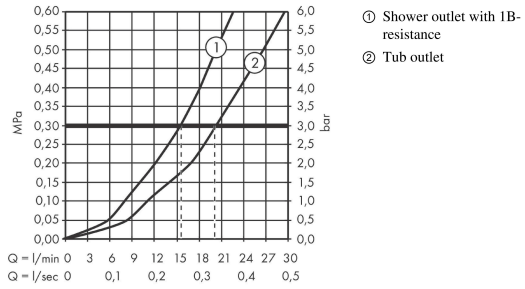

Ecostat Element
Bath thermostat for exposed installation
Finish: **Matt Black** Art. no. : **13347670**

Flowchart