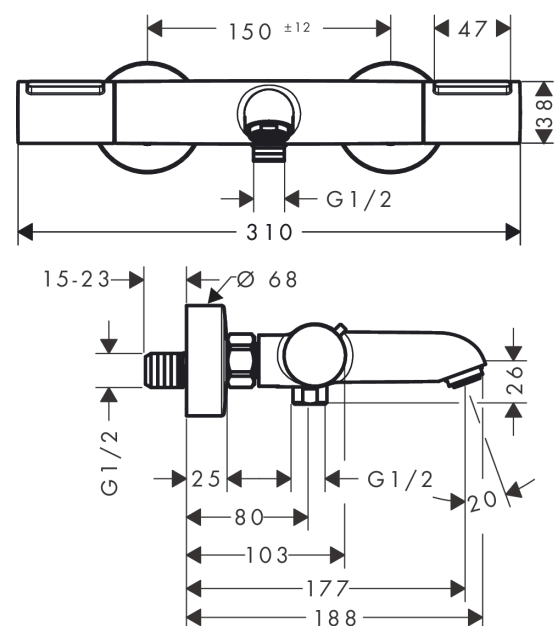

Scale drawing