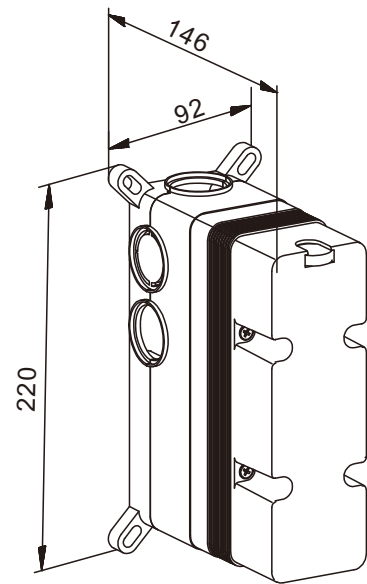

TECHNICAL DATA SHEET

ProductCode: 151870

Product Description:
Iflo Abingdon Two Way Thermostatic Valve Black

Product Specification

Material:
Solid brass with a high quality black finish

Connections
15mm Compression

Systems:
Suitable for high or low pressure systems
0.2 - 5.0 Bar
If more than 5.0 Bar - a pressure reducing valve must be fitted
Pre-Set to 38°C

Additional Information

Always inspect before installation

Do not clean with abrasive cleaning products

WRAS approved

Easy box included

Installation Depth 63mm

The information contained within this specification sheet is believed to be correct and complete at the time of creation. All photographs / drawings are as a guide only and do not necessarily represent the products available. The Highbourne Group reserves the right to change product details and price without prior notice. E&OE.' [11/ 2024]