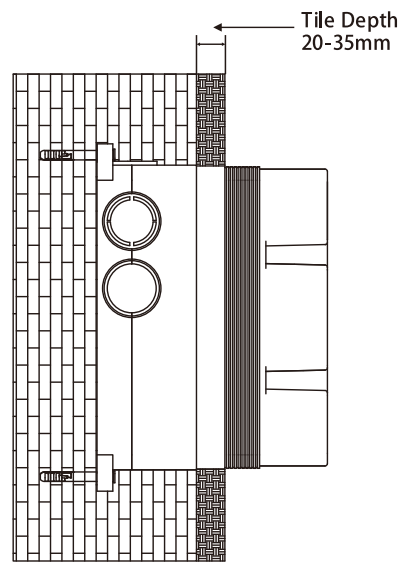

TECHNICAL DATA SHEET

ProductCode: 151870

Product Description:
Iflo Abingdon Two Way Thermostatic Valve Black

Product Specification

Material:
Solid brass with a high quality black finish

Connections
15mm Compression

Systems:
Suitable for high or low pressure systems
0.2 - 5.0 Bar
If more than 5.0 Bar - a pressure reducing valve must be fitted
Pre-Set to 38°C

Additional Information

Always inspect before installation

Do not clean with abrasive cleaning products

WRAS approved

Easy box included

Installation Depth 63mm

The information contained within this specification sheet is believed to be correct and complete at the time of creation. All photographs / drawings are as a guide only and do not necessarily represent the products available. The Highbourne Group reserves the right to change product details and price without prior notice. E&OE.' [11/ 2024]