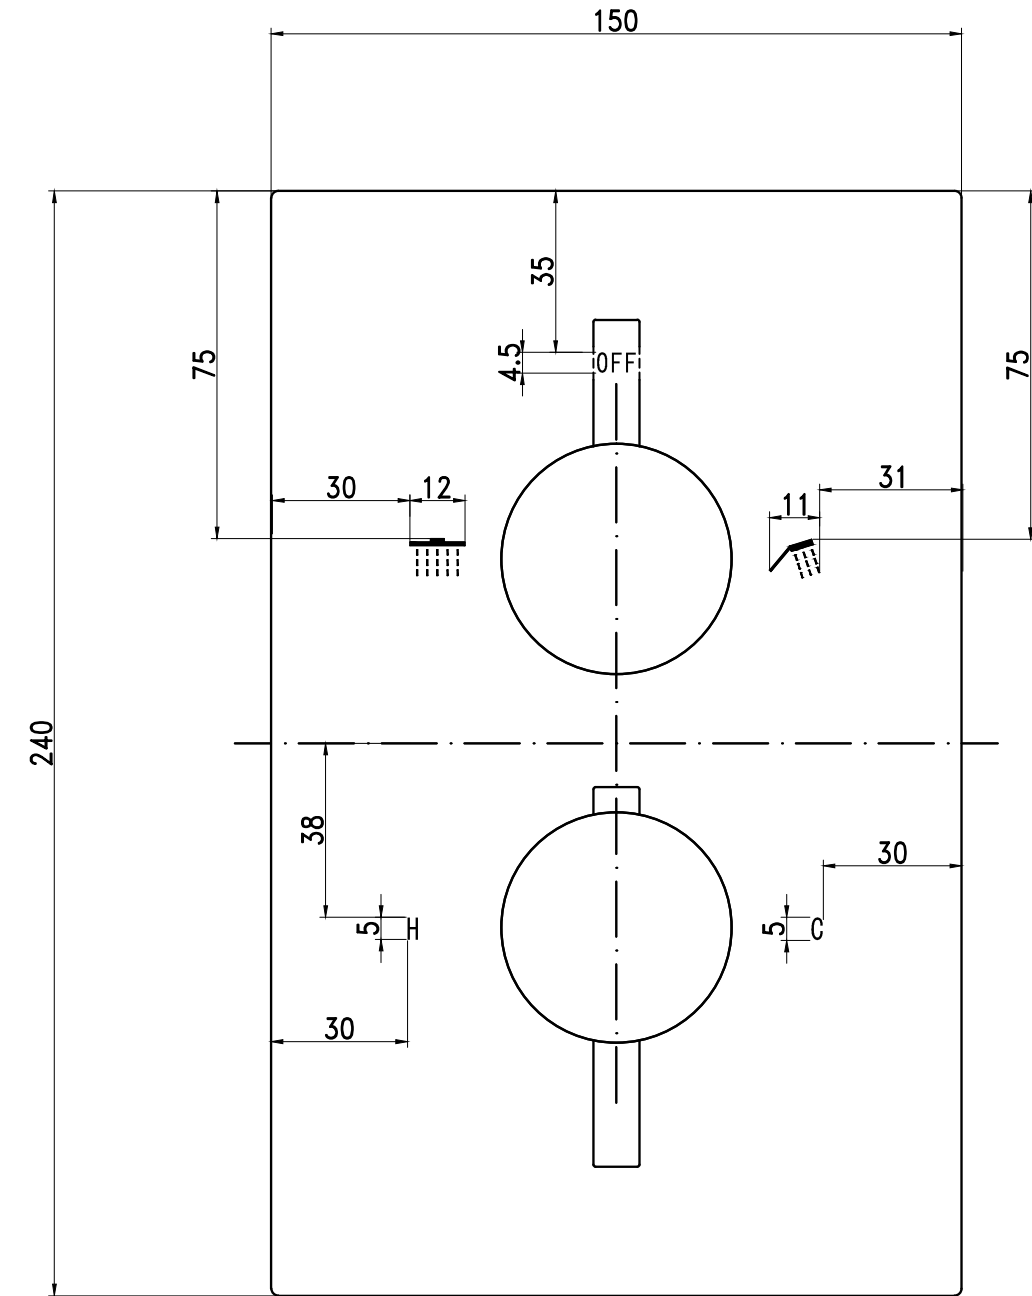

TECHNICAL DATA SHEET

ProductCode: 151870

Product Description:
Iflo Abingdon Two Way Thermostatic Valve Black

Product Specification

Material:
Solid brass with a high quality black finish

Connections
15mm Compression

Do not clean with abrasive cleaning products

WRAS approved

Easy box included

Installation Depth 63mm

The information contained within this specification sheet is believed to be correct and complete at the time of creation. All photographs / drawings are as a guide only and do not necessarily represent the products available. The Highbourne Group reserves the right to change product details and price without prior notice. E&OE.' [11/ 2024]