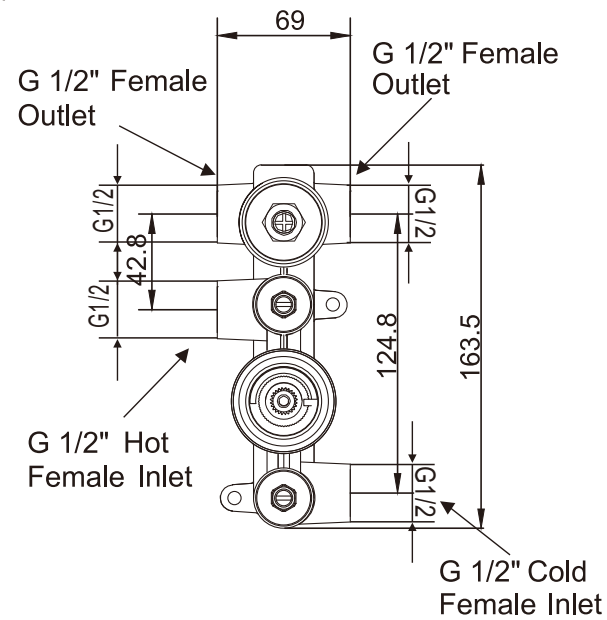

TECHNICAL DATA SHEET

ProductCode: 151870

Product Description:
Iflo Abingdon Two Way Thermostatic Valve Black

Product Specification

Material:
Solid brass with a high quality black finish

Connections
15mm Compression

Do not clean with abrasive cleaning products

WRAS approved

Easy box included

Installation Depth 63mm

The information contained within this specification sheet is believed to be correct and complete at the time of creation. All photographs / drawings are as a guide only and do not necessarily represent the products available. The Highbourne Group reserves the right to change product details and price without prior notice. E&OE.' [11/ 2024]