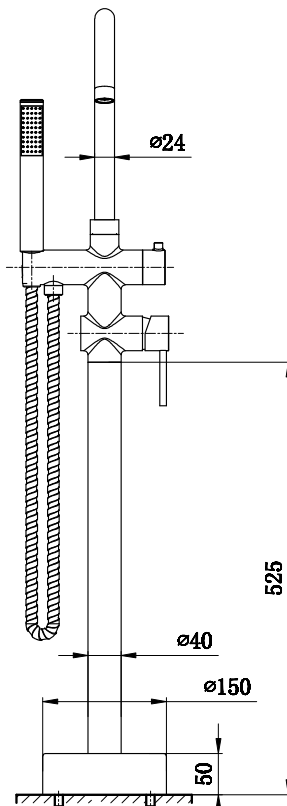

TECHNICAL DATA SHEET

Product Code: 138282

Product Description:

iflo Albany Floor Mounted Bath Filler & Hand Shower - Chrome

Product Specification

Material:

Solid brass with a high quality chrome finish

Fittings:

Do not clean with abrasive cleaning products

WRAS approved

Lever style handles for ease of use

Pressure (Bar)	Flow Rate (Litres per Minute)	
	Spout	Hand Shower
0.3	7.82	3.65
0.4	8.95	4.30
0.5	9.53	4.53
1.0	14.73	7.25
1.5	18.47	9.48
2.0	21.03	11.12
3.0	26.20	14.50
4.0	30.02	17.02
5.0	33.92	19.43