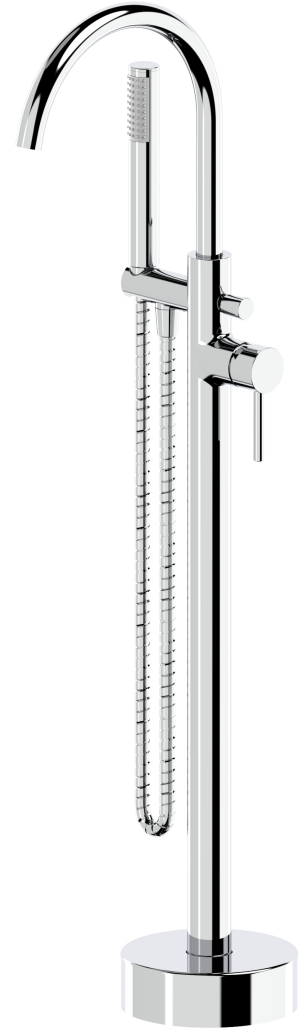

TECHNICAL DATA SHEET

Product Code: 138282

Product Description:

iflo Albany Floor Mounted Bath Filler & Hand Shower - Chrome

Product Specification

Material:

Solid brass with a high quality chrome finish

Fittings:

Flexi Connectors

Systems:

Suitable for high and low pressure systems

Suitable for Gravity fed systems

Suitable for Unvented systems

Suitable for Combi boilers

Additional Information

Always inspect before installation

Do not clean with abrasive cleaning products

WRAS approved

Lever style handles for ease of use

Pressure (Bar)	Flow Rate (Litres per Minute)	
	Spout	Hand Shower
0.3	7.82	3.65
0.4	8.95	4.30
0.5	9.53	4.53
1.0	14.73	7.25
1.5	18.47	9.48
2.0	21.03	11.12
3.0	26.20	14.50
4.0	30.02	17.02
5.0	33.92	19.43