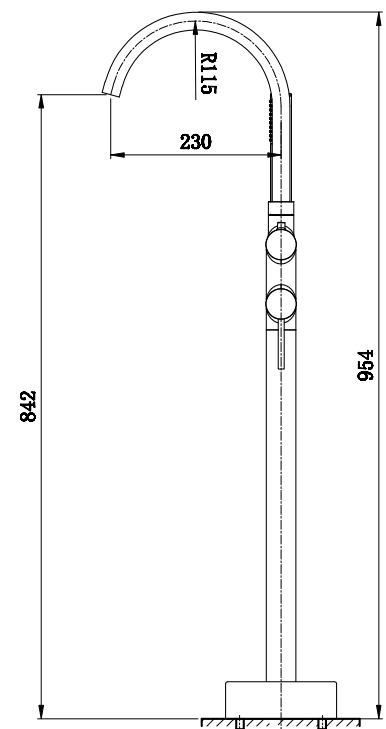

TECHNICAL DATA SHEET

Product Code: 138282

Product Description:

iflo Albany Floor Mounted Bath Filler & Hand Shower - Chrome

Product Specification

Material:

Solid brass with a high quality chrome finish

Fittings:

Do not clean with abrasive cleaning products

WRAS approved

Lever style handles for ease of use

Pressure (Bar)	Flow Rate (Litres per Minute)	
	Spout	Hand Shower
0.3	7.82	3.65
0.4	8.95	4.30
0.5	9.53	4.53
1.0	14.73	7.25
1.5	18.47	9.48
2.0	21.03	11.12
3.0	26.20	14.50
4.0	30.02	17.02
5.0	33.92	19.43