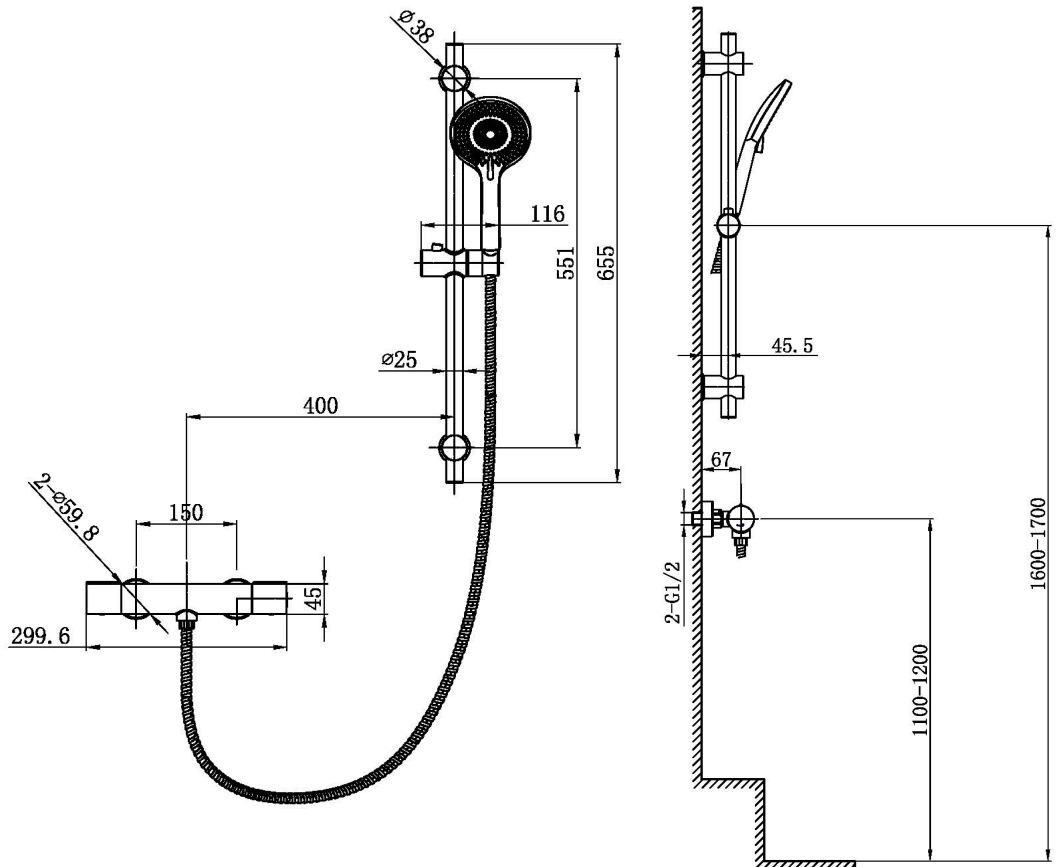

TECHNICAL DATA SHEET

Product Code: 151893

Product Description:

Iflo Albany OneWay Thermostatic Shower Black

Product Specification

Material:

Solid brass with a high quality black finish

Connections

15mm Compression

Systems:

Suitable for high or low pressure systems

0.2 - 5.0 Bar

If more than 5.0 Bar - a pressure reducing valve must be fitted

Pre-Set to 38°C

Additional Information

Always inspect before installation

Do not clean with abrasive cleaning products

WRAS approved

Pressure (Bar)	Flow Rate (Litres per Minute)
0.5BAR	4.08
1.0BAR	6.00
1.5BAR	7.65
2.0BAR	8.83
2.5BAR	10.25
3.0BAR	11.28
3.5BAR	12.18
4.0BAR	13.08
4.5BAR	13.85
5.0BAR	14.60