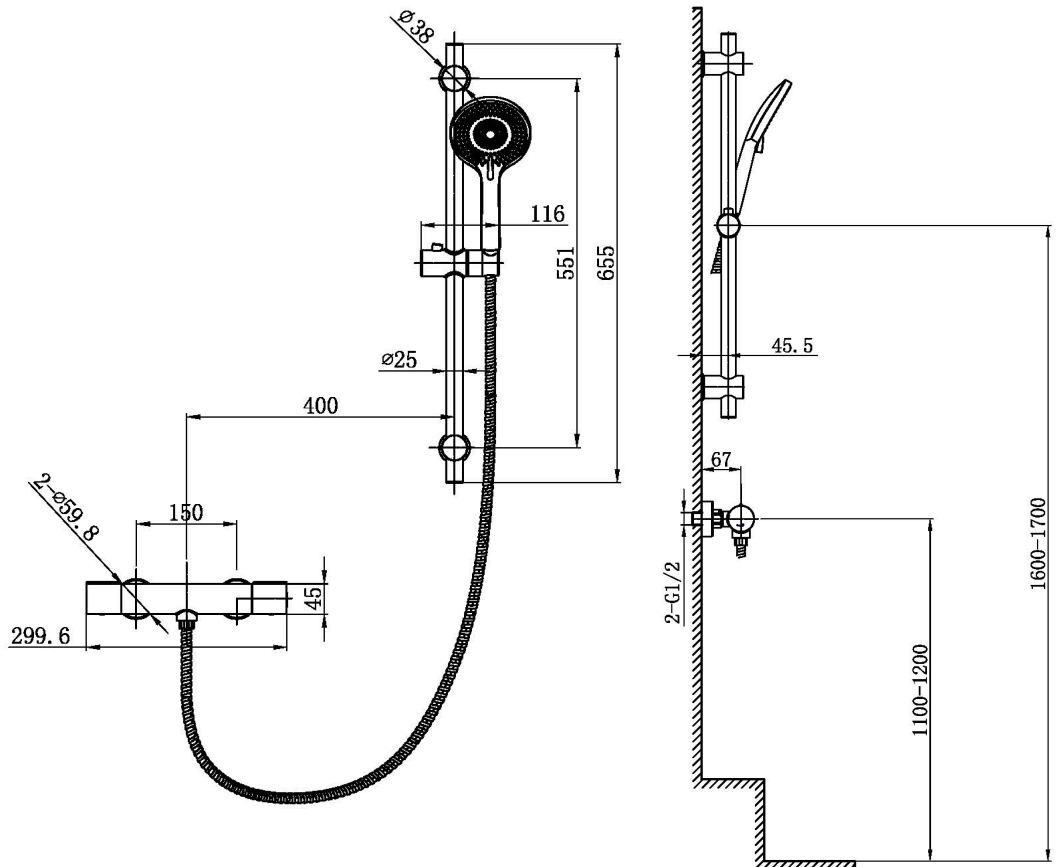

# TECHNICAL DATA SHEET

Product Code: 151894

Product Description:

Iflo Albany OneWay Thermostatic Shower Brushed Brass

## Product Specification

Material:

Solid brass with a high quality brass brush finish

Connections

15mm Compression

Systems:

Suitable for high or low pressure systems

0.2 - 5.0 Bar

If more than 5.0 Bar - a pressure reducing valve must be fitted

Pre-Set to 38°C

## Additional Information

Always inspect before installation

Do not clean with abrasive cleaning products

WRAS approved

Pressure (Bar)	Flow Rate (Litres per Minute)
0.5BAR	4.08
1.0BAR	6.00
1.5BAR	7.65
2.0BAR	8.83
2.5BAR	10.25
3.0BAR	11.28
3.5BAR	12.18
4.0BAR	13.08
4.5BAR	13.85
5.0BAR	14.60