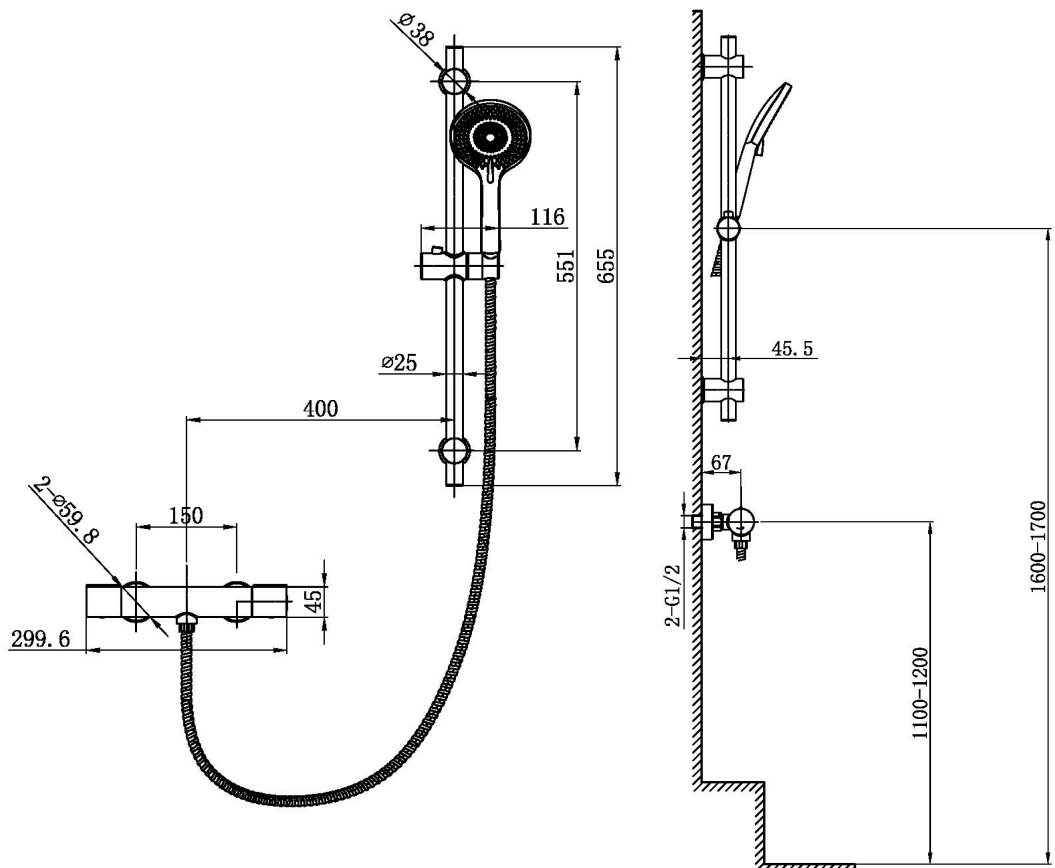

TECHNICAL DATA SHEET

Product Code: 151892

Product Description:

Iflo Albany OneWay Thermostatic Shower Chrome

Product Specification

Material:

Solid brass with a high quality chrome finish

Connections

15mm Compression

Systems:

Suitable for high or low pressure systems

0.2 - 5.0 Bar

If more than 5.0 Bar - a pressure reducing valve must be fitted

Pre-Set to 38°C

Additional Information

Always inspect before installation

Do not clean with abrasive cleaning products

WRAS approved

Pressure (Bar)	Flow Rate (Litres per Minute)
0.5BAR	4.08
1.0BAR	6.00
1.5BAR	7.65
2.0BAR	8.83
2.5BAR	10.25
3.0BAR	11.28
3.5BAR	12.18
4.0BAR	13.08
4.5BAR	13.85
5.0BAR	14.60