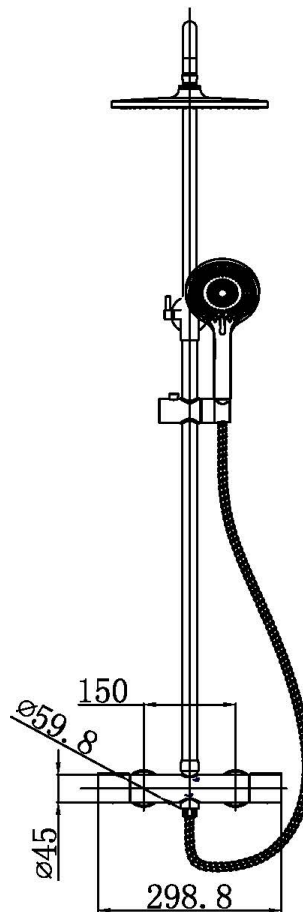

# TECHNICAL DATA SHEET

Product Code: 151898

Product Description:

Iflo Albany TwoWay Thermostatic Shower Brushed Brass

## Product Specification

Material:

Solid brass with a high quality brass brush finish

Connections

15mm Compression

Systems:

Suitable for high or low pressure systems

0.2 - 5.0 Bar

## Additional Information

Always inspect before installation

Do not clean with abrasive cleaning products

WRAS approved

Pressure (Bar)	Flow Rate (Litres per Minute)	
	Handset	Overhead
0.5BAR	5.45	5.85
1.0BAR	7.83	8.82
1.5BAR	9.9	10.93
2.0BAR	11.43	12.7
2.5BAR	13.25	14.47
3.0BAR	14.6	15.9
3.5BAR	16.18	17.15
4.0BAR	17.32	18.38
4.5BAR	18.38	19.58
5.0BAR	19.75	20.58