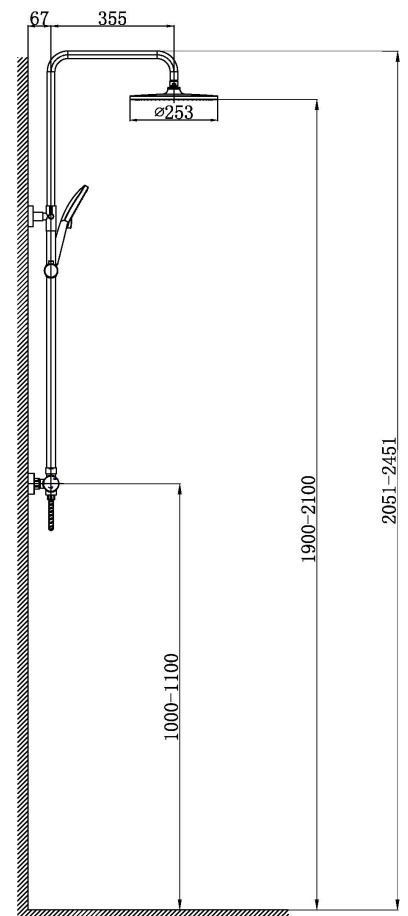

# TECHNICAL DATA SHEET

Product Code: 151898

Product Description:

Iflo Albany TwoWay Thermostatic Shower Brushed Brass

If more than 5.0 Bar - a pressure reducing valve must be fitted

Pre-Set to 38°C

## Additional Information

Always inspect before installation

Do not clean with abrasive cleaning products

WRAS approved

Pressure (Bar)	Flow Rate (Litres per Minute)	
	Handset	Overhead
0.5BAR	5.45	5.85
1.0BAR	7.83	8.82
1.5BAR	9.9	10.93
2.0BAR	11.43	12.7
2.5BAR	13.25	14.47
3.0BAR	14.6	15.9
3.5BAR	16.18	17.15
4.0BAR	17.32	18.38
4.5BAR	18.38	19.58
5.0BAR	19.75	20.58