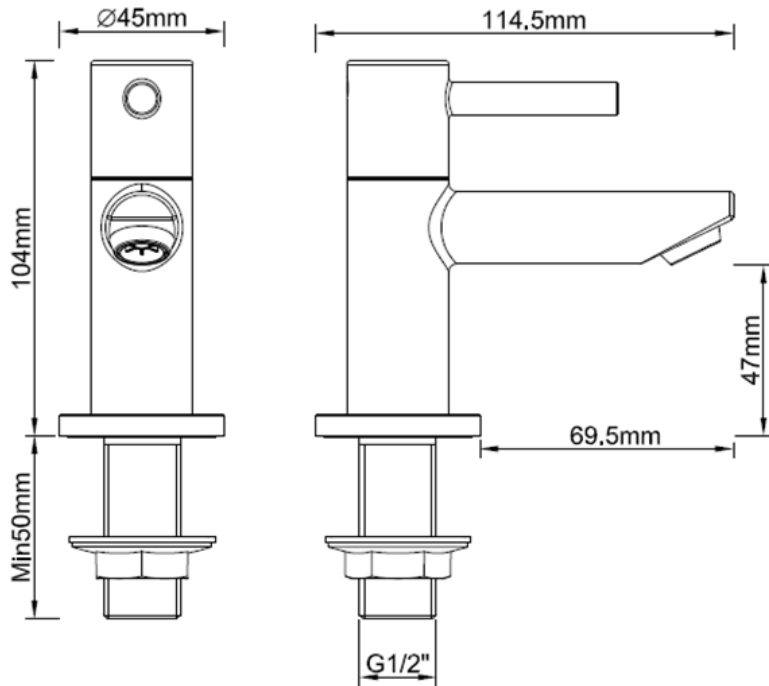

TECHNICAL DATA SHEET

Technical Drawings

Guarantee: 10 year

EU GPSR Single Point of Contact: Product.compliance@highbournegroup.co.uk