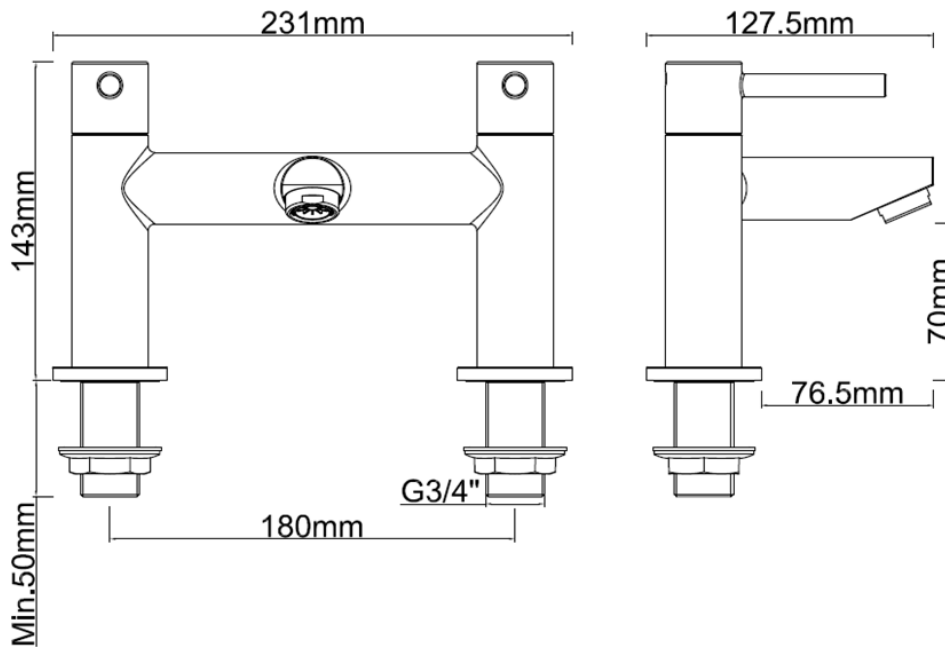

TECHNICAL DATA SHEET

Product Code: 310805

Product Description: iflo aura deck bath filler

Product Image:

Product Specification

Dimensions: 127.5 X 231 X 143 mm

Materials: body: CC757S

Fitting: Manual including fitting instructions enclosed

Standards: BS EN 200

Approvals:

Additional Information

F&B (Features & Benefits):

- Chrome finish
- Suitable for high & low pressure
- Suitable for 2 tap hole baths
- 3/4" CD Valve
- Minimum Working Pressure at 0.1bar, recommended working pressure: 0.1-5.0bar
- Zinc back nuts brass finishing and rubber washers
- Brass tap body, Zinc handle

TECHNICAL DATA SHEET

Technical Drawings

Guarantee: 10 year

EU GPSR Single Point of Contact: Product.compliance@highbournegroup.co.uk