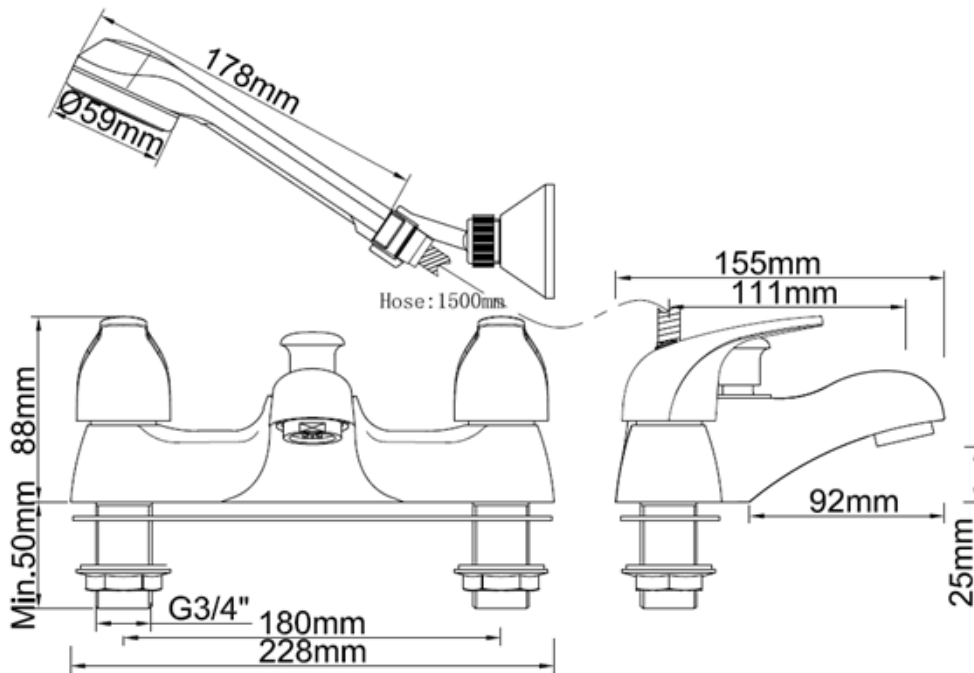

TECHNICAL DATA SHEET

Technical Drawings

Guarantee: 10 year

EU GPSR Single Point of Contact: Product.compliance@highbournegroup.co.uk